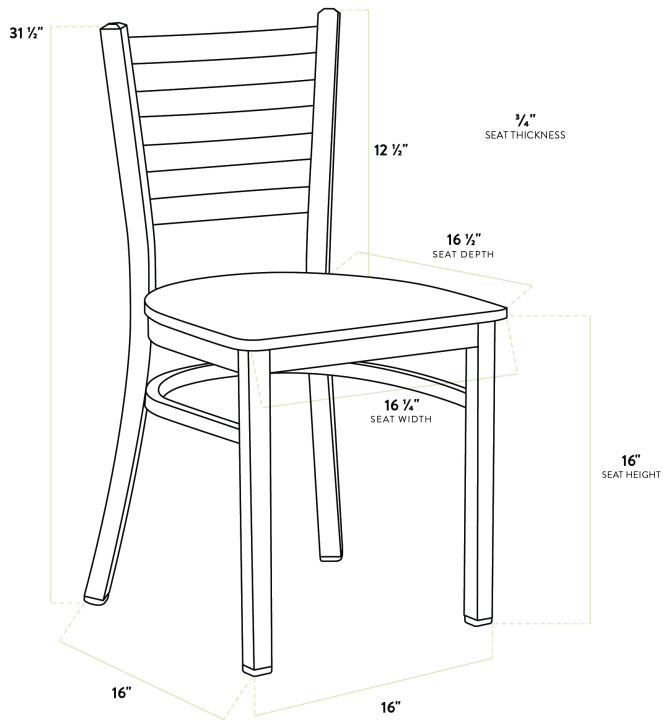

Technical Data

Back Color	Copper
Back Material	Metal
Capacity	330 lb.
Finish	Distressed Powder-Coated
Frame Color	Black Copper
Frame Material	Metal Steel
Padded Seat	Without Padded Seat
Seat Color	Black
Seat Material	Wood
Seat Thickness	3/4 Inch
Seat Type	Solid
Style	Ladder Back
Type	Chairs

Plan View