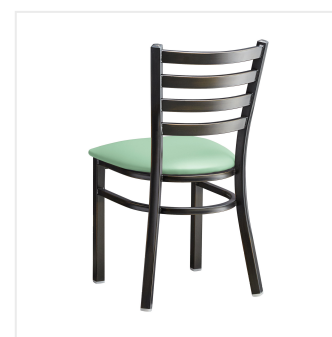

Lancaster Table & Seating Distressed Copper Finish Ladder Back Chair with 2 1/2" Seafoam Vinyl Padded Seat - Detached

#164CMLDVSKD

Item #: 164CMLDVSKD Qty: _____

Project: _____

Approval: _____ Date: _____

Features

- Contoured back for exceptional comfort
- Soft 2 1/2" thick vinyl padded cushion
- Durable steel frame with stylish distressed copper finish
- Light weight construction weighs 13 lb. and has a 330 lb. weight capacity
- Ships unassembled to save on shipping costs

Technical Data

Back	With Back
Back Color	Copper
Back Material	Metal
Capacity	330 lb.
Cushion Thickness	2 1/2 Inches
Features	Distressed
Finish	Distressed Powder-Coated
Frame Color	Black Copper
Frame Material	Metal Steel
Padded Seat	With Padded Seat
Seat Color	Green
Seat Material	Vinyl
Seat Thickness	2 1/2 Inches
Seat Type	Solid
Style	Cafe and Side Chairs Ladder Back
Type	Chairs
Usage	Indoor

Plan View

Notes & Details

Seat your guests in comfort and style with this Lancaster Table & Seating distressed copper finish ladder back chair with 2 1/2" seafoam vinyl padded seat. This chair's sleek padded seat combines with its contemporary ladder back steel frame to instill a modern look in any location. Plus, since this chair's back is contoured for a customer's back, it will provide comfort while maintaining a distinct appearance.