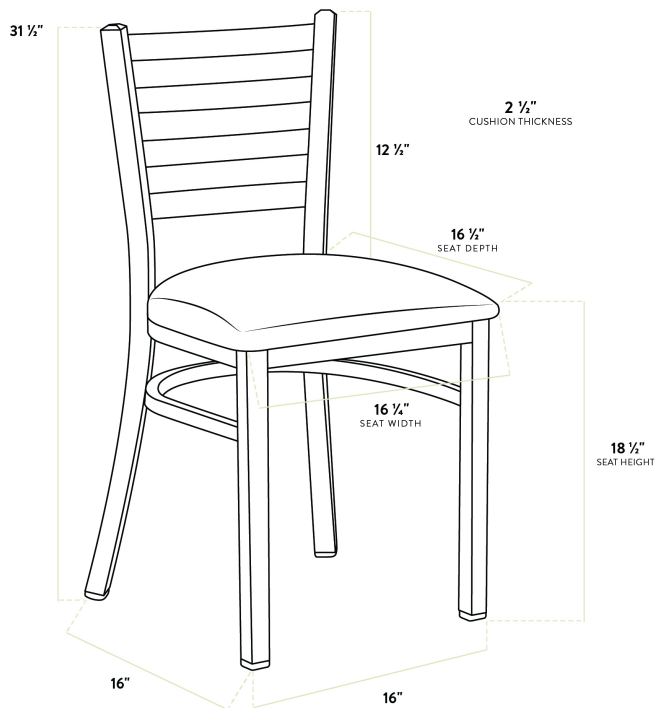

Technical Data

Back	With Back
Back Color	Copper
Back Material	Metal
Capacity	330 lb.
Cushion Thickness	2 1/2 Inches
Features	Distressed
Finish	Distressed Powder-Coated
Frame Color	Black Copper
Frame Material	Metal Steel
Padded Seat	With Padded Seat
Seat Color	Green
Seat Material	Vinyl
Seat Thickness	2 1/2 Inches
Seat Type	Solid
Style	Cafe and Side Chairs Ladder Back
Type	Chairs
Usage	Indoor

Plan View