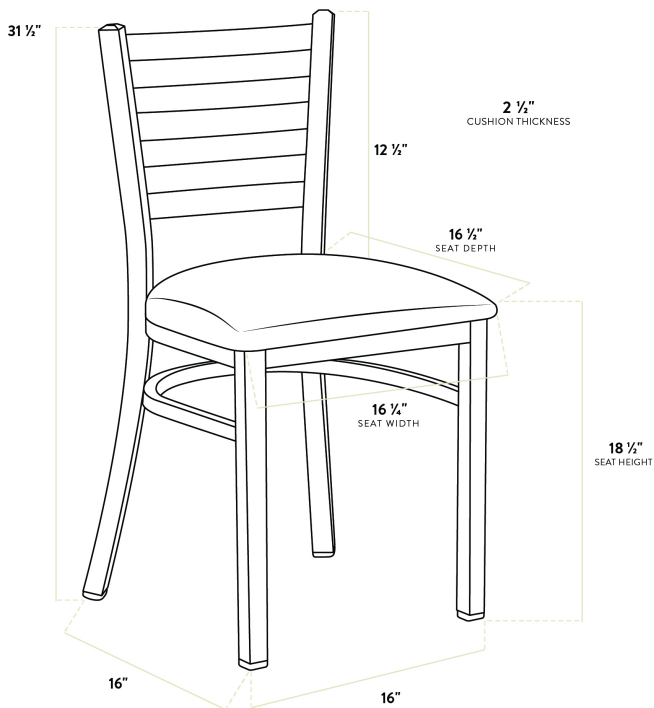

Technical Data

Back	With Back
Back Color	Copper
Back Material	Metal
Capacity	330 lb.
Cushion Thickness	2 1/2 Inches
Features	Distressed
Finish	Distressed Powder-Coated
Frame Color	Black Copper
Frame Material	Metal Steel
Padded Seat	With Padded Seat
Seat Color	Green
Seat Material	Vinyl
Seat Thickness	2 1/2 Inches
Seat Type	Solid
Style	Cafe and Side Chairs Ladder Back
Type	Chairs
Usage	Indoor

Plan View