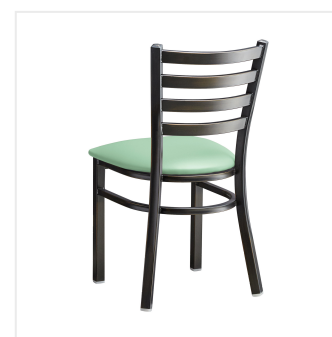

Lancaster Table & Seating Distressed Copper Finish Ladder Back Chair with 2 1/2" Seafoam Vinyl Padded Seat - Assembled

#164CMLDVSFAS

Item #: 164CMLDVSFAS Qty: _____

Project: _____

Approval: _____ Date: _____

Features

- Contoured back for exceptional comfort
- Soft 2 1/2" thick vinyl padded cushion
- Durable steel frame with stylish distressed copper finish
- Light weight construction weighs 13 lb. and has a 330 lb. weight capacity
- Conveniently ships fully assembled for immediate use

Technical Data

Back	With Back
Back Color	Copper
Back Material	Metal
Capacity	330 lb.
Cushion Thickness	2 1/2 Inches
Features	Distressed
Finish	Distressed Powder-Coated
Frame Color	Black Copper
Frame Material	Metal Steel
Padded Seat	With Padded Seat
Seat Color	Green
Seat Material	Vinyl
Seat Thickness	2 1/2 Inches
Seat Type	Solid
Style	Cafe and Side Chairs Ladder Back
Type	Chairs
Usage	Indoor

Plan View

Notes & Details

Seat your guests in comfort and style with this Lancaster Table & Seating distressed copper finish ladder back chair with 2 1/2" seafoam vinyl padded seat. This chair's sleek padded seat combines with its contemporary ladder back steel frame to instill a modern look in any location. Plus, since this chair's back is contoured for a customer's back, it will provide comfort while maintaining a distinct appearance.