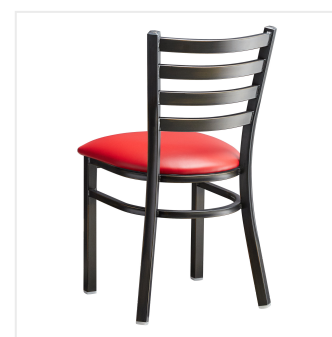

Lancaster Table & Seating Distressed Copper Finish Ladder Back Chair with 2 1/2" Red Vinyl Padded Seat - Detached

#164CMLDVRDKD

Item #: 164CMLDVRDKD Qty: _____

Project: _____

Approval: _____ Date: _____

Features

- Contoured back for exceptional comfort
- Soft 2 1/2" thick vinyl padded cushion
- Durable steel frame with stylish distressed copper finish
- Light weight construction weighs 13 lb. and has a 330 lb. weight capacity
- Ships unassembled to save on shipping costs

Technical Data

Back	With Back
Back Color	Copper
Back Material	Metal
Capacity	330 lb.
Cushion Thickness	2 1/2 Inches
Finish	Distressed Powder-Coated
Frame Color	Black Copper
Frame Material	Metal Steel
Padded Seat	With Padded Seat
Seat Color	Red
Seat Material	Vinyl
Seat Thickness	2 1/2 Inches
Seat Type	Solid
Style	Ladder Back
Type	Chairs
Usage	Indoor

Plan View

Notes & Details

Seat your guests in comfort and style with this Lancaster Table & Seating distressed copper finish ladder back chair with 2 1/2" red vinyl padded seat. This chair's sleek padded seat combines with its contemporary ladder back steel frame to instill a modern look in any location. Plus, since this chair's back is contoured for a customer's back, it will provide comfort while maintaining a distinct appearance.