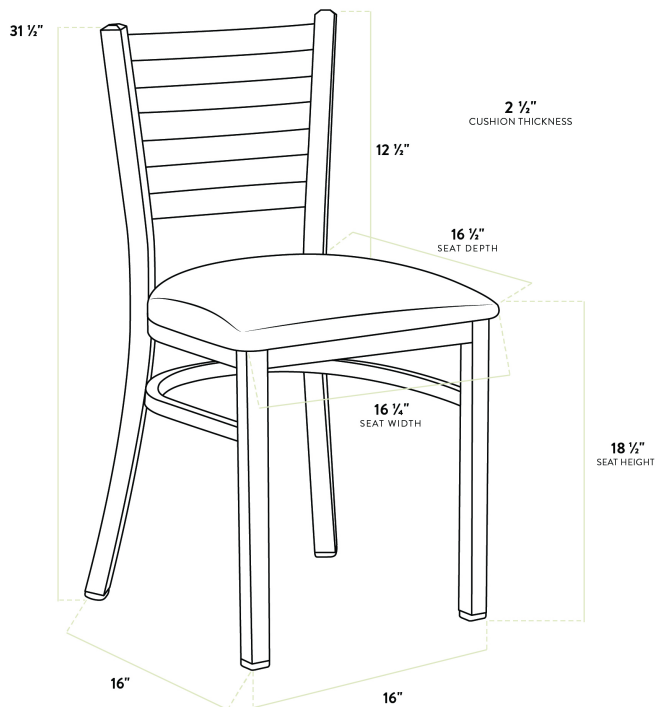

Technical Data

Back	With Back
Back Color	Copper
Back Material	Metal
Capacity	330 lb.
Cushion Thickness	2 1/2 Inches
Finish	Distressed Powder-Coated
Frame Color	Black Copper
Frame Material	Metal Steel
Padded Seat	With Padded Seat
Seat Color	Red
Seat Material	Vinyl
Seat Thickness	2 1/2 Inches
Seat Type	Solid
Style	Ladder Back
Type	Chairs
Usage	Indoor

Plan View