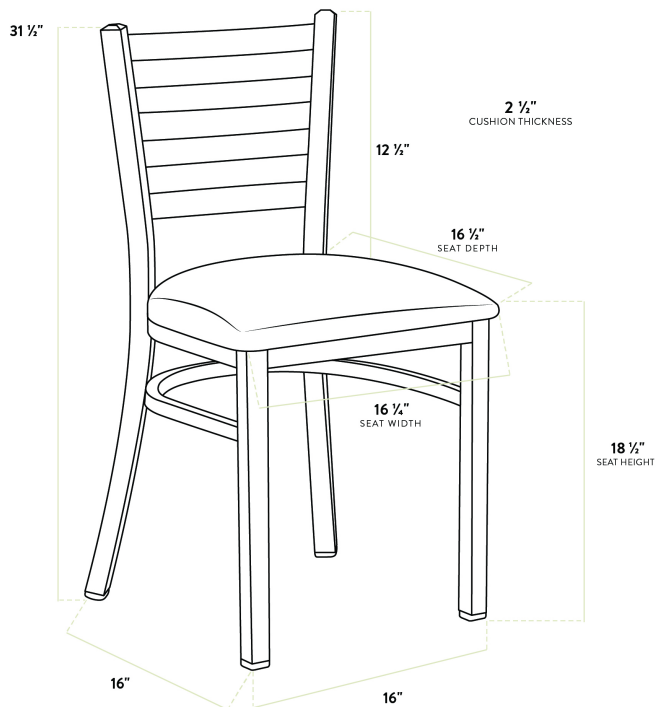

Technical Data

Back	With Back
Back Color	Copper
Back Material	Metal
Capacity	330 lb.
Cushion Thickness	2 1/2 Inches
Finish	Distressed Powder-Coated
Frame Color	Black Copper
Frame Material	Metal Steel
Padded Seat	With Padded Seat
Seat Color	Blue
Seat Material	Vinyl
Seat Thickness	2 1/2 Inches
Seat Type	Solid
Style	Ladder Back
Type	Chairs
Usage	Indoor

Plan View