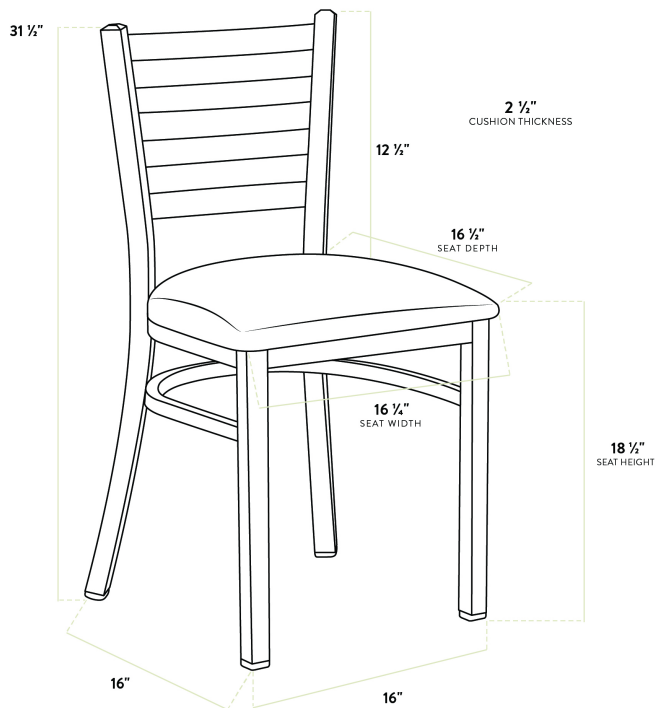

Technical Data

Back	With Back
Back Color	Copper
Back Material	Metal
Capacity	330 lb.
Cushion Thickness	2 1/2 Inches
Features	Distressed
Finish	Distressed Powder-Coated
Frame Color	Black Copper
Frame Material	Metal Steel
Padded Seat	With Padded Seat
Seat Color	Gray
Seat Material	Vinyl
Seat Thickness	2 1/2 Inches
Seat Type	Solid
Style	Cafe and Side Chairs Ladder Back
Type	Chairs
Usage	Indoor

Plan View