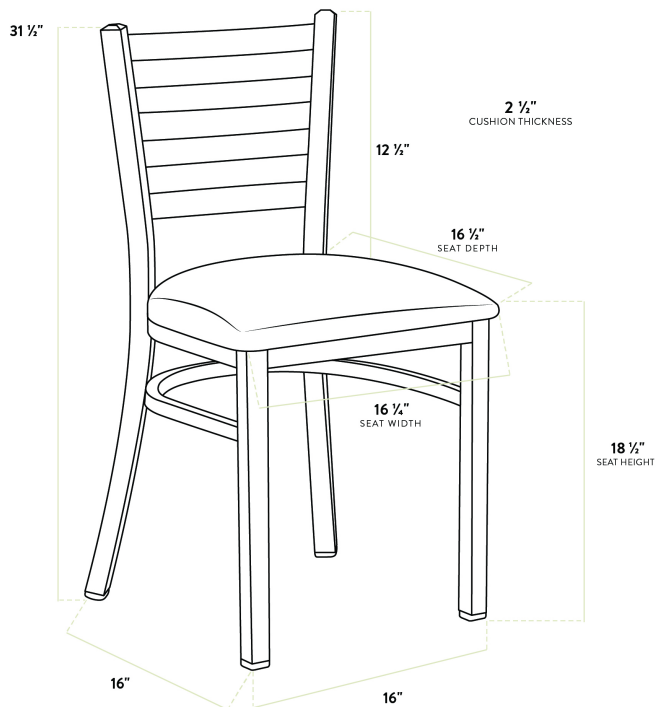

Technical Data

Back	With Back
Back Color	Copper
Back Material	Metal
Capacity	330 lb.
Cushion Thickness	2 1/2 Inches
Finish	Distressed Powder-Coated
Frame Color	Black Copper
Frame Material	Metal Steel
Padded Seat	With Padded Seat
Seat Color	Brown
Seat Material	Vinyl
Seat Thickness	2 1/2 Inches
Seat Type	Solid
Style	Ladder Back
Type	Chairs
Usage	Indoor

Plan View