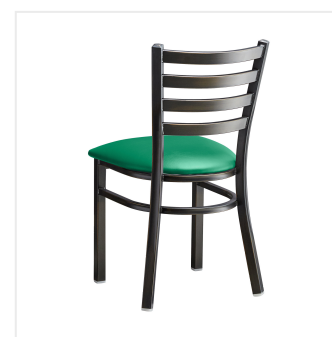

Lancaster Table & Seating Distressed Copper Finish Ladder Back Chair with 2 1/2" Green Vinyl Padded Seat - Detached

#164CMLDVGNKD

Item #: 164CMLDVGNKD Qty: _____

Project: _____

Approval: _____ Date: _____

Features

- Contoured back for exceptional comfort
- Soft 2 1/2" thick vinyl padded cushion
- Durable steel frame with stylish distressed copper finish
- Light weight construction weighs 13 lb. and has a 330 lb. weight capacity
- Ships unassembled to save on shipping costs

Technical Data

Back	With Back
Back Color	Copper
Back Material	Metal
Capacity	330 lb.
Cushion Thickness	2 1/2 Inches
Finish	Distressed Powder-Coated
Frame Color	Black Copper
Frame Material	Metal Steel
Padded Seat	With Padded Seat
Seat Color	Green
Seat Material	Vinyl
Seat Thickness	2 1/2 Inches
Seat Type	Solid
Style	Ladder Back
Type	Chairs
Usage	Indoor

Plan View

Notes & Details

Seat your guests in comfort and style with this Lancaster Table & Seating distressed copper finish ladder back chair with 2 1/2" green vinyl padded seat. This chair's sleek padded seat combines with its contemporary ladder back steel frame to instill a modern look in any location. Plus, since this chair's back is contoured for a customer's back, it will provide comfort while maintaining a distinct appearance.