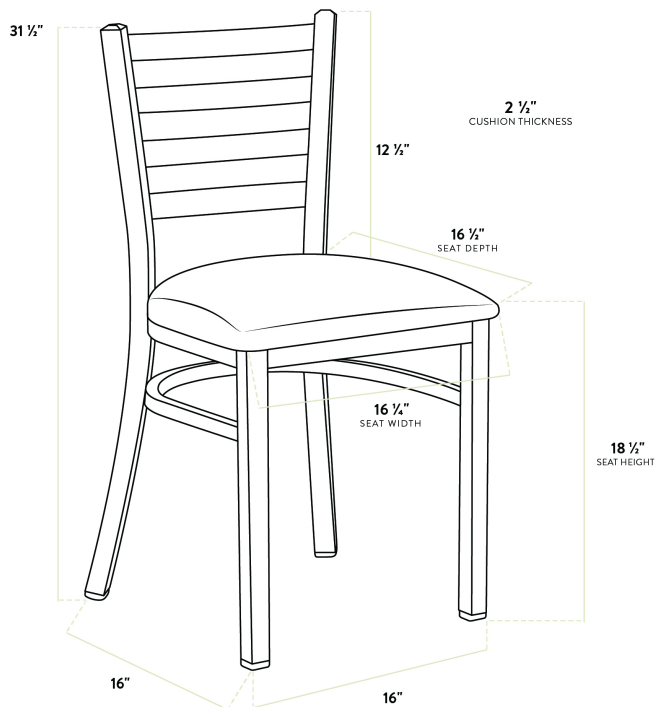

Technical Data

Back	With Back
Back Color	Copper
Back Material	Metal
Capacity	330 lb.
Cushion Thickness	2 1/2 Inches
Finish	Distressed Powder-Coated
Frame Color	Black Copper
Frame Material	Metal Steel
Padded Seat	With Padded Seat
Seat Color	Green
Seat Material	Vinyl
Seat Thickness	2 1/2 Inches
Seat Type	Solid
Style	Ladder Back
Type	Chairs
Usage	Indoor

Plan View