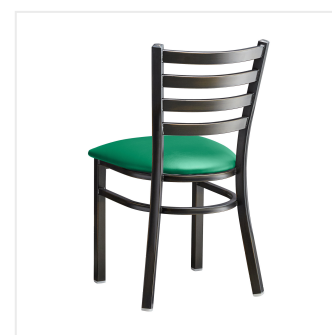

Lancaster Table & Seating Distressed Copper Finish Ladder Back Chair with 2 1/2" Green Vinyl Padded Seat - Assembled

#164CMLDVGNAS

Item #: 164CMLDVGNAS Qty: _____

Project: _____

Approval: _____ Date: _____

Features

- Contoured back for exceptional comfort
- Soft 2 1/2" thick vinyl padded cushion
- Durable steel frame with stylish distressed copper finish
- Light weight construction weighs 13 lb. and has a 330 lb. weight capacity
- Conveniently ships fully assembled for immediate use

Technical Data

Back	With Back
Back Color	Copper
Back Material	Metal
Capacity	330 lb.
Cushion Thickness	2 1/2 Inches
Finish	Distressed Powder-Coated
Frame Color	Black Copper
Frame Material	Metal Steel
Padded Seat	With Padded Seat
Seat Color	Green
Seat Material	Vinyl
Seat Thickness	2 1/2 Inches
Seat Type	Solid
Style	Ladder Back
Type	Chairs
Usage	Indoor

Plan View

Notes & Details

Seat your guests in comfort and style with this Lancaster Table & Seating distressed copper finish ladder back chair with 2 1/2" green vinyl padded seat. This chair's sleek padded seat combines with its contemporary ladder back steel frame to instill a modern look in any location. Plus, since this chair's back is contoured for a customer's back, it will provide comfort while maintaining a distinct appearance.