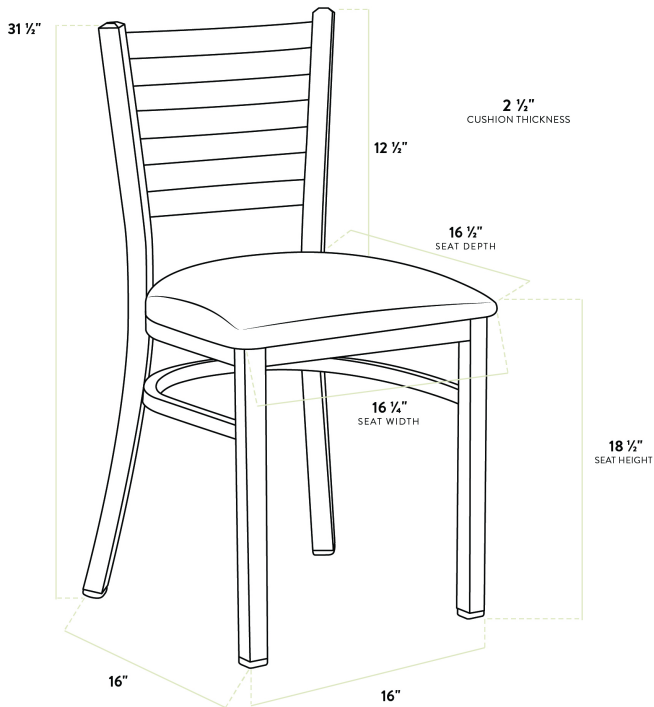

Technical Data

Back	With Back
Back Color	Copper
Back Material	Metal
Capacity	330 lb.
Cushion Thickness	2 1/2 Inches
Finish	Distressed Powder-Coated
Frame Color	Black Copper
Frame Material	Metal Steel
Padded Seat	With Padded Seat
Seat Color	Green
Seat Material	Vinyl
Seat Thickness	2 1/2 Inches
Seat Type	Solid
Style	Ladder Back
Type	Chairs
Usage	Indoor

Plan View