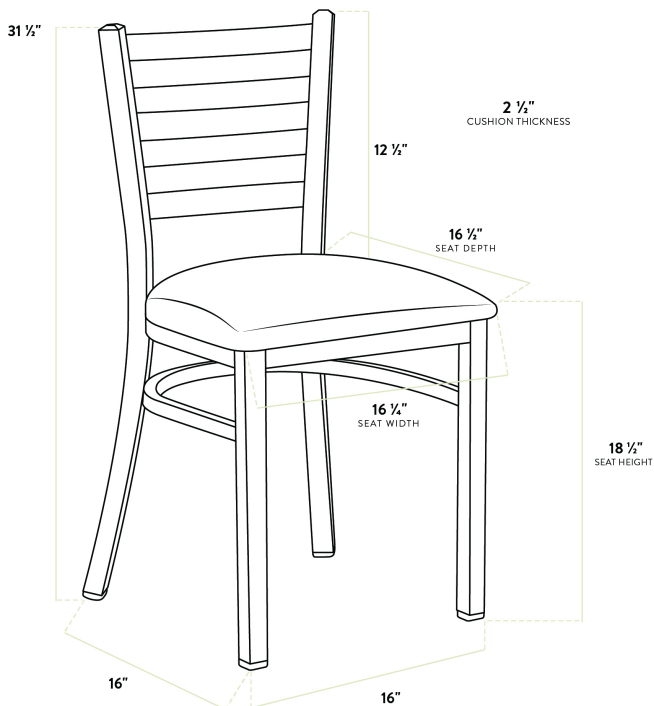

Technical Data

Back	With Back
Back Color	Copper
Back Material	Metal
Capacity	330 lb.
Cushion Thickness	2 1/2 Inches
Features	Distressed
Finish	Distressed Powder-Coated
Frame Color	Black Copper
Frame Material	Metal Steel
Padded Seat	With Padded Seat
Seat Color	Blue
Seat Material	Vinyl
Seat Thickness	2 1/2 Inches
Seat Type	Solid
Style	Cafe and Side Chairs Ladder Back
Type	Chairs
Usage	Indoor

Plan View