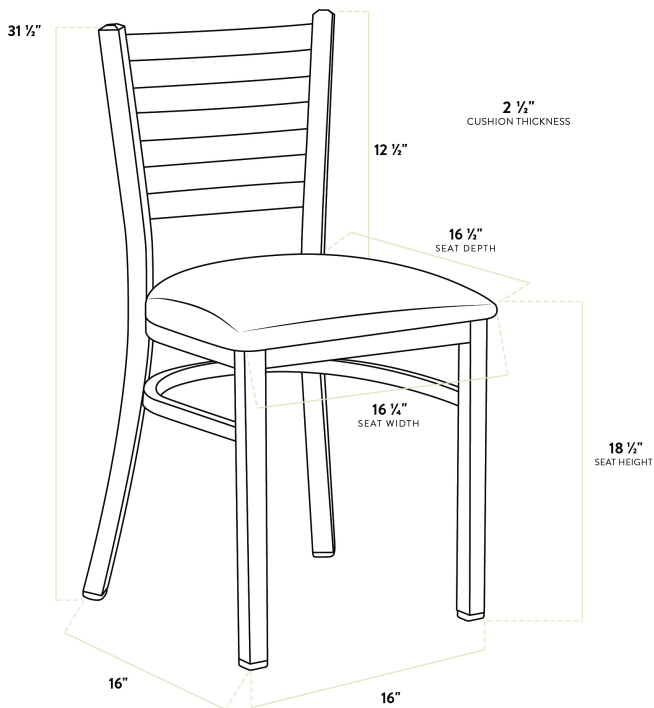

Technical Data

Back	With Back
Back Color	Copper
Back Material	Metal
Capacity	330 lb.
Cushion Thickness	2 1/2 Inches
Features	Distressed
Finish	Distressed Powder-Coated
Frame Color	Black Copper
Frame Material	Metal Steel
Padded Seat	With Padded Seat
Seat Color	Blue
Seat Material	Vinyl
Seat Thickness	2 1/2 Inches
Seat Type	Solid
Style	Cafe and Side Chairs Ladder Back
Type	Chairs
Usage	Indoor

Plan View