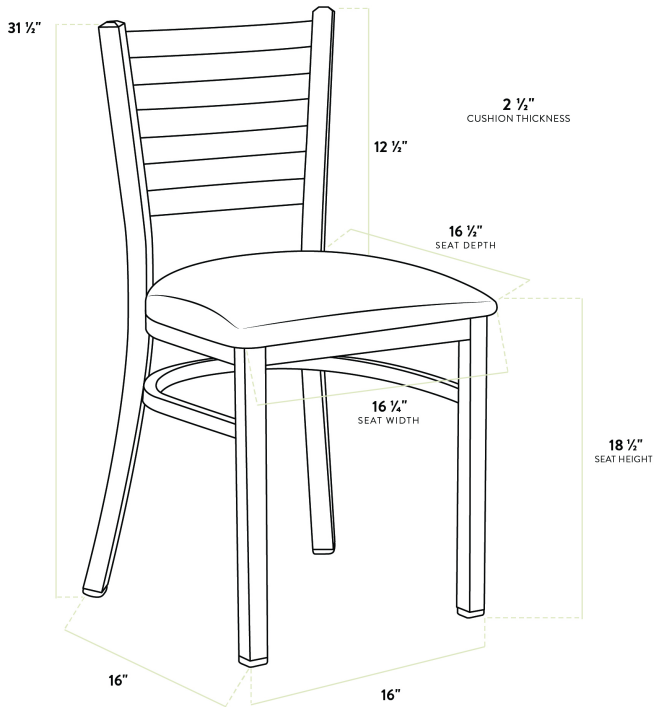

Technical Data

Back Color	Copper
Back Material	Metal
Capacity	330 lb.
Finish	Distressed Powder-Coated
Frame Color	Black Copper
Frame Material	Metal Steel
Padded Seat	With Padded Seat
Seat Color	Black
Seat Material	Vinyl
Seat Thickness	2 1/2 Inches
Seat Type	Solid
Style	Ladder Back
Type	Chairs

Plan View