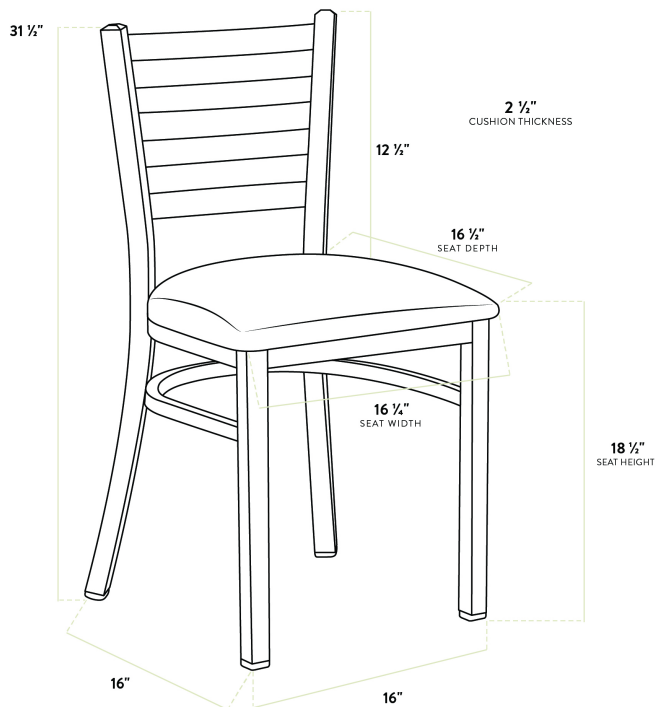

Technical Data

Back	With Back
Back Color	Copper
Back Material	Metal
Capacity	330 lb.
Cushion Thickness	2 1/2 Inches
Finish	Distressed Powder-Coated
Frame Color	Black Copper
Frame Material	Metal Steel
Padded Seat	With Padded Seat
Seat Color	Burgundy
Seat Material	Vinyl
Seat Thickness	2 1/2 Inches
Seat Type	Solid
Style	Ladder Back
Type	Chairs
Usage	Indoor

Plan View