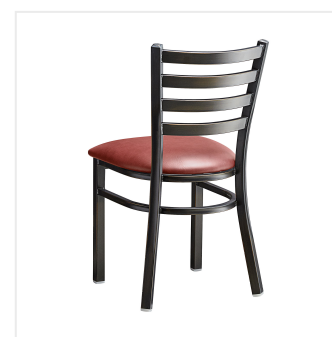

Lancaster Table & Seating Distressed Copper Finish Ladder Back Chair with 2 1/2" Burgundy Vinyl Padded Seat - Detached

#164CMLDVBGKD

Item #: 164CMLDVBGKD Qty: _____

Project: _____

Approval: _____ Date: _____

Features

- Contoured back for exceptional comfort
- Soft 2 1/2" thick vinyl padded cushion
- Durable steel frame with stylish distressed copper finish
- Light weight construction weighs 13 lb. and has a 330 lb. weight capacity
- Ships unassembled to save on shipping costs

Technical Data

Back	With Back
Back Color	Copper
Back Material	Metal
Capacity	330 lb.
Cushion Thickness	2 1/2 Inches
Finish	Distressed Powder-Coated
Frame Color	Black Copper
Frame Material	Metal Steel
Padded Seat	With Padded Seat
Seat Color	Burgundy
Seat Material	Vinyl
Seat Thickness	2 1/2 Inches
Seat Type	Solid
Style	Ladder Back
Type	Chairs
Usage	Indoor

Plan View

Notes & Details

Seat your guests in comfort and style with this Lancaster Table & Seating distressed copper finish ladder back chair with 2 1/2" burgundy vinyl padded seat. This chair's sleek padded seat combines with its contemporary ladder back steel frame to instill a modern look in any location. Plus, since this chair's back is contoured for a customer's back, it will provide comfort while maintaining a distinct appearance.