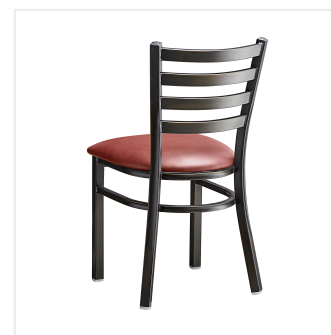

Lancaster Table & Seating Distressed Copper Finish Ladder Back Chair with 2 1/2" Burgundy Vinyl Padded Seat - Assembled

#164CMLDVBGAS

Item #: 164CMLDVBGAS Qty: _____

Project: _____

Approval: _____ Date: _____

Features

- Contoured back for exceptional comfort
- Soft 2 1/2" thick vinyl padded cushion
- Durable steel frame with stylish distressed copper finish
- Light weight construction weighs 13 lb. and has a 330 lb. weight capacity
- Conveniently ships fully assembled for immediate use

Technical Data

Back	With Back
Back Color	Copper
Back Material	Metal
Capacity	330 lb.
Cushion Thickness	2 1/2 Inches
Finish	Distressed Powder-Coated
Frame Color	Black Copper
Frame Material	Metal Steel
Padded Seat	With Padded Seat
Seat Color	Burgundy
Seat Material	Vinyl
Seat Thickness	2 1/2 Inches
Seat Type	Solid
Style	Ladder Back
Type	Chairs
Usage	Indoor

Plan View

Notes & Details

Seat your guests in comfort and style with this Lancaster Table & Seating distressed copper finish ladder back chair with 2 1/2" burgundy vinyl padded seat. This chair's sleek padded seat combines with its contemporary ladder back steel frame to instill a modern look in any location. Plus, since this chair's back is contoured for a customer's back, it will provide comfort while maintaining a distinct appearance.