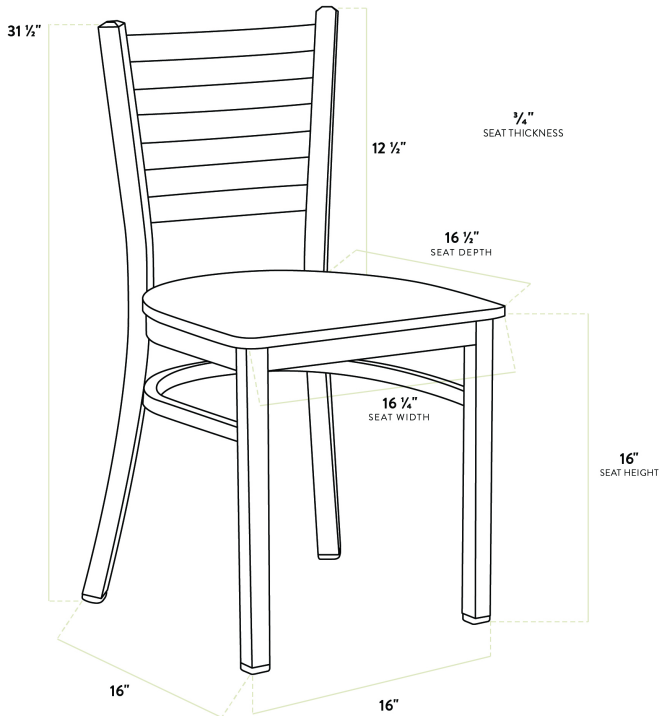

Technical Data

Back	With Back
Back Color	Silver
Back Material	Metal
Capacity	330 lb.
Finish	Clear Coat
Frame Color	Silver
Frame Material	Metal Steel
Padded Seat	Without Padded Seat
Seat Color	Brown
Seat Material	Wood
Seat Thickness	3/4 Inch
Seat Type	Solid
Style	Ladder Back
Type	Chairs

Plan View