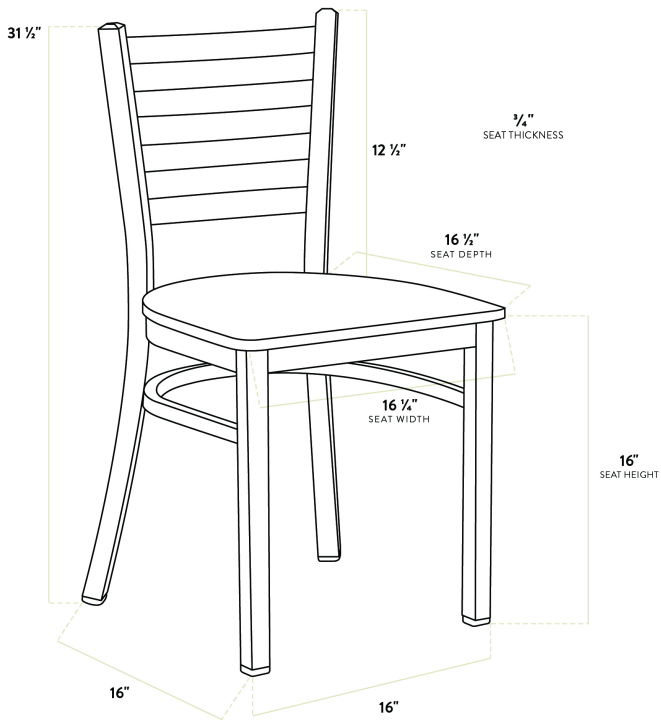

Technical Data

Back	With Back
Back Color	Silver
Back Material	Metal
Capacity	330 lb.
Finish	Clear Coat
Frame Color	Silver
Frame Material	Metal Steel
Padded Seat	Without Padded Seat
Seat Color	Brown
Seat Material	Wood
Seat Thickness	3/4 Inch
Seat Type	Solid
Style	Ladder Back
Type	Chairs
Usage	Indoor

Plan View