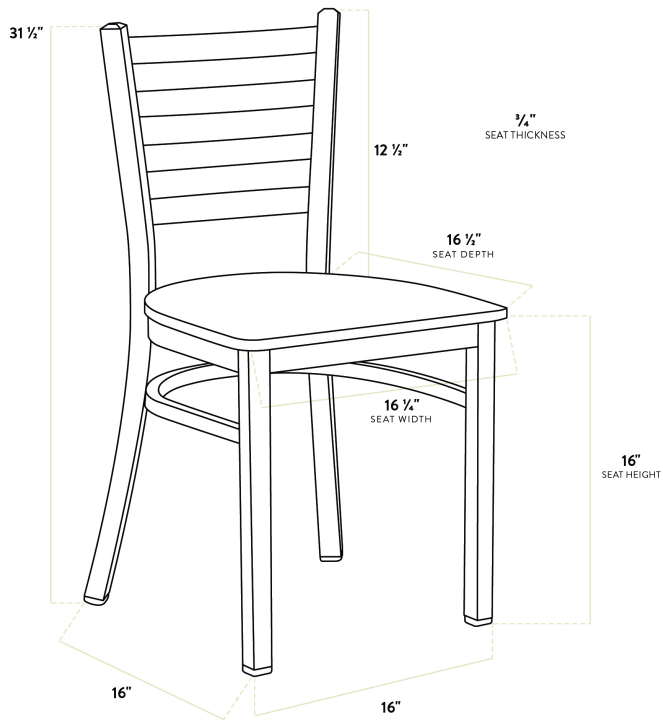

Technical Data

Back	With Back
Back Color	Silver
Back Material	Metal
Capacity	330 lb.
Finish	Clear Coat
Frame Color	Silver
Frame Material	Metal Steel
Padded Seat	Without Padded Seat
Seat Color	Brown
Seat Material	Wood
Seat Thickness	3/4 Inch
Seat Type	Solid
Style	Ladder Back
Type	Chairs
Usage	Indoor

Plan View