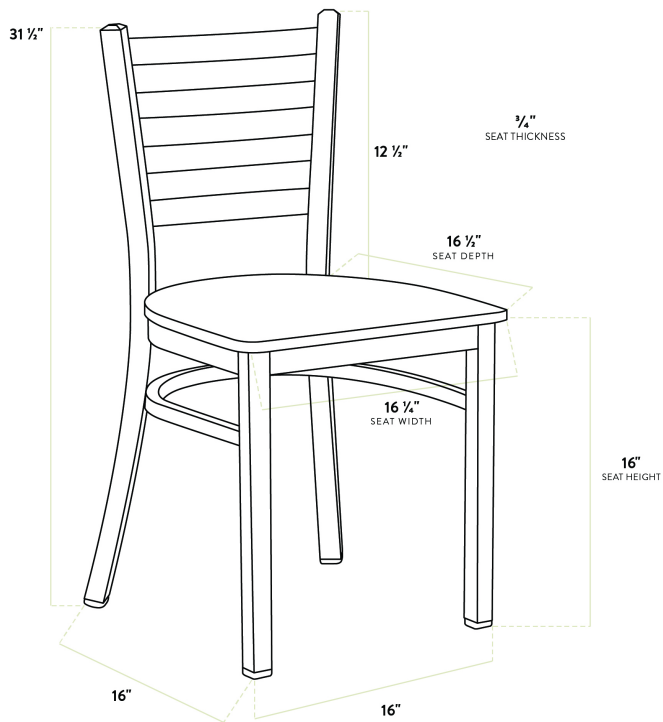

Technical Data

Back Color	Silver
Back Material	Metal
Capacity	330 lb.
Finish	Clear Coat
Frame Color	Silver
Frame Material	Metal Steel
Padded Seat	Without Padded Seat
Seat Color	Black
Seat Material	Wood
Seat Thickness	3/4 Inch
Seat Type	Solid
Style	Ladder Back
Type	Chairs

Plan View