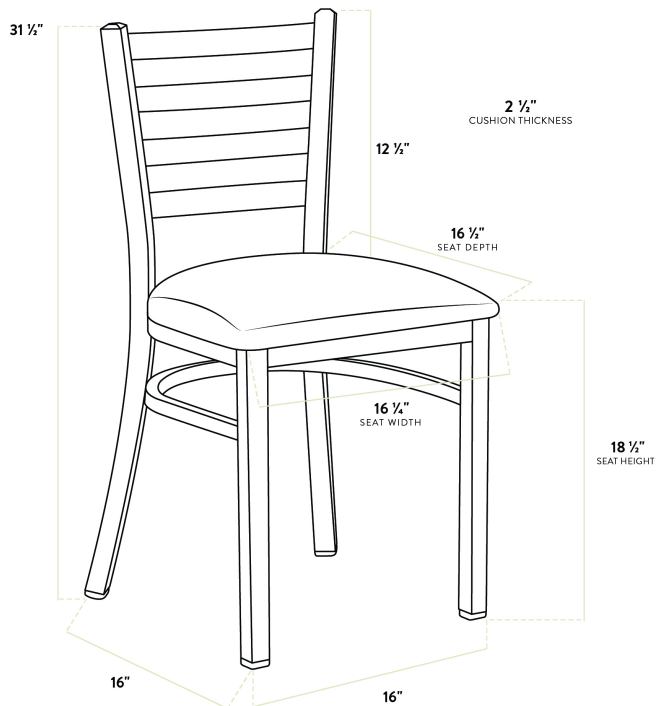

Technical Data

Arms	Without Arms
Assembled	Assembly Required
Back	With Back
Back Color	Silver
Back Material	Metal
Capacity	330 lb.
Cushion Thickness	2 1/2 Inches
Finish	Clear Coat
Frame Color	Silver
Frame Material	Metal Steel
Padded Seat	With Padded Seat
Seat Color	Beige
Seat Material	Vinyl
Seat Thickness	2 1/2 Inches
Seat Type	Solid
Style	Ladder Back
Type	Chairs
Usage	Indoor

Plan View