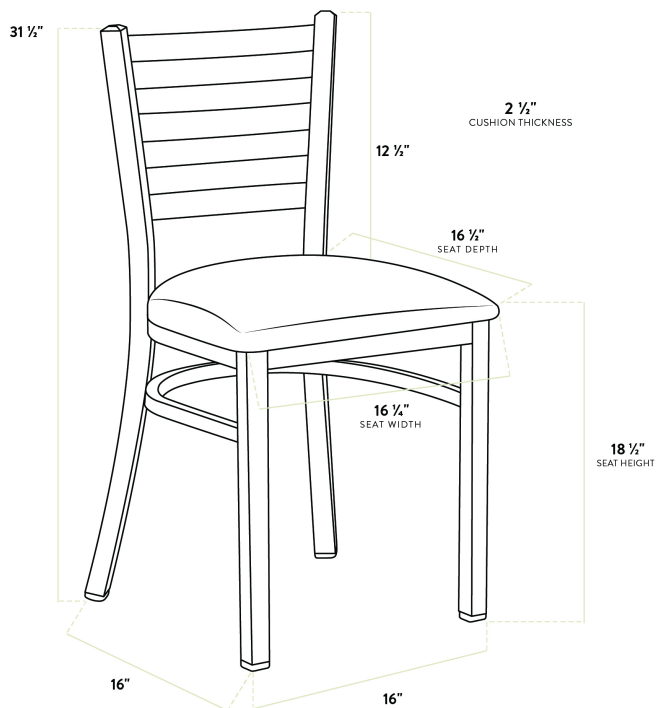

Technical Data

Arms	Without Arms
Assembled	Assembly Required
Back	With Back
Back Color	Silver
Back Material	Metal
Capacity	330 lb.
Cushion Thickness	2 1/2 Inches
Finish	Clear Coat
Frame Color	Silver
Frame Material	Metal Steel
Padded Seat	With Padded Seat
Seat Color	Green
Seat Material	Vinyl
Seat Thickness	2 1/2 Inches
Seat Type	Solid
Style	Ladder Back
Type	Chairs
Usage	Indoor

Plan View