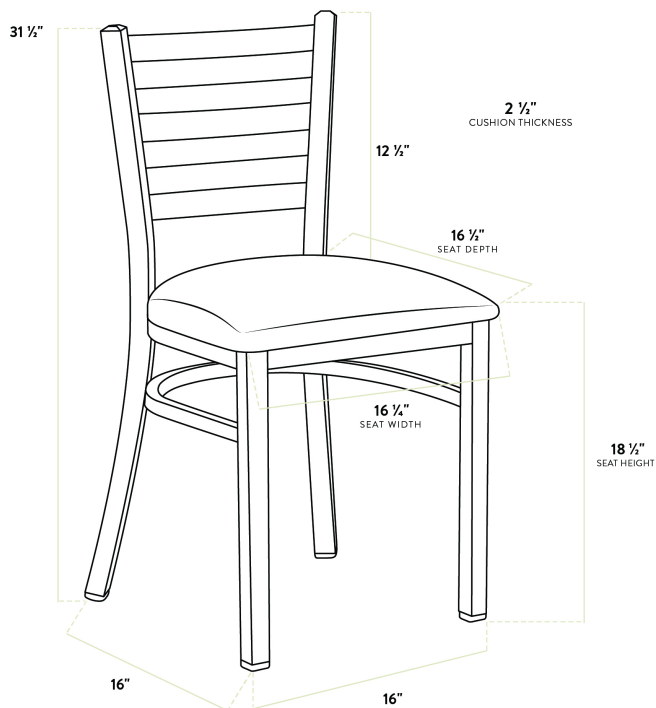

Technical Data

Arms	Without Arms
Assembled	Fully Assembled
Back	With Back
Back Color	Silver
Back Material	Metal
Capacity	330 lb.
Cushion Thickness	2 1/2 Inches
Finish	Clear Coat
Frame Color	Silver
Frame Material	Metal Steel
Padded Seat	With Padded Seat
Seat Color	Green
Seat Material	Vinyl
Seat Thickness	2 1/2 Inches
Seat Type	Solid
Style	Ladder Back
Type	Chairs
Usage	Indoor

Plan View