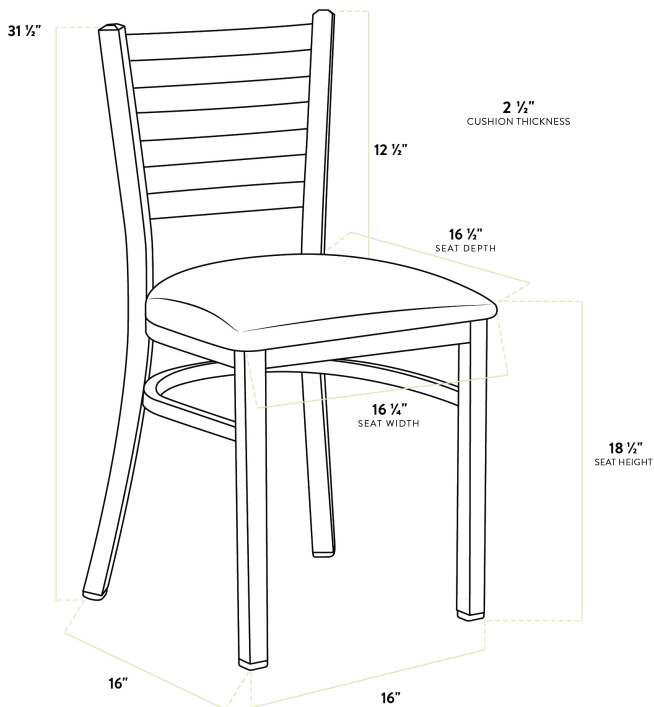

Lancaster Table & Seating Clear Coat Finish Ladder Back Chair with 2 1/2" Red Vinyl Padded Seat - Detached

#164CMLCVRDKD

Item #: 164CMLCVRDKD Qty: _____

Project: _____

Approval: _____ Date: _____

Features

- Contoured back for exceptional comfort
- Soft 2 1/2" thick vinyl padded cushion
- Durable steel frame with stylish clear coat finish
- Light weight construction weighs 13 lb. and has a 330 lb. weight capacity
- Ships unassembled to save on shipping costs

Technical Data

Length	16 1/2 Inches
Width	16 1/4 Inches
Depth	17 Inches
Height	31 1/2 Inches
Seat Width	16 1/4 Inches
Seat Depth	16 1/2 Inches
Height Style	Standard Height
Seat Height	17 Inches
Arms	Without Arms
Assembled	Assembly Required

Technical Data

Back	With Back
Back Color	Silver
Back Material	Metal
Capacity	330 lb.
Cushion Thickness	2 1/2 Inches
Finish	Clear Coat
Frame Color	Silver
Frame Material	Metal Steel
Padded Seat	With Padded Seat
Seat Color	Red
Seat Material	Vinyl
Seat Thickness	2 1/2 Inches
Seat Type	Solid
Style	Ladder Back
Type	Chairs
Usage	Indoor

Plan View

Notes & Details

Seat your guests in comfort and style with this Lancaster Table & Seating clear coat finish ladder back chair with 2 1/2" red vinyl padded seat. This chair's sleek padded seat combines with its contemporary ladder back steel frame to instill a modern look in any location. Plus, since this chair's back is contoured for a customer's back, it will provide comfort while maintaining a distinct appearance.