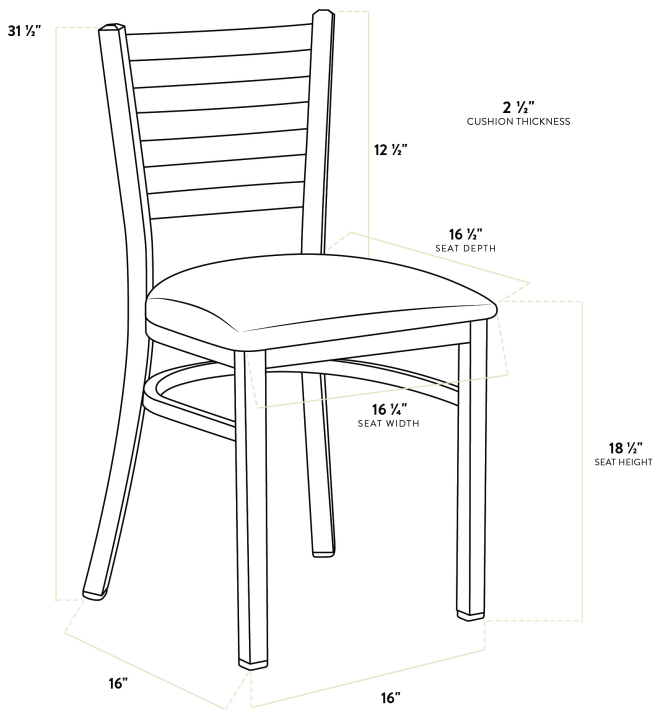

Technical Data

Back	With Back
Back Color	Silver
Back Material	Metal
Capacity	330 lb.
Cushion Thickness	2 1/2 Inches
Finish	Clear Coat
Frame Color	Silver
Frame Material	Metal Steel
Padded Seat	With Padded Seat
Seat Color	Blue
Seat Material	Vinyl
Seat Thickness	2 1/2 Inches
Seat Type	Solid
Style	Ladder Back
Type	Chairs
Usage	Indoor

Plan View