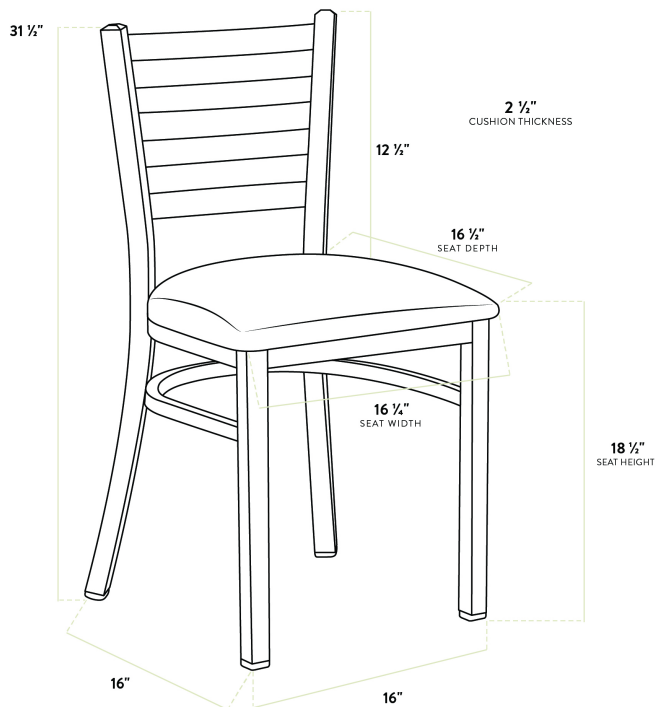

Technical Data

Back	With Back
Back Color	Silver
Back Material	Metal
Capacity	330 lb.
Cushion Thickness	2 1/2 Inches
Finish	Clear Coat
Frame Color	Silver
Frame Material	Metal Steel
Padded Seat	With Padded Seat
Seat Color	Blue
Seat Material	Vinyl
Seat Thickness	2 1/2 Inches
Seat Type	Solid
Style	Ladder Back
Type	Chairs
Usage	Indoor

Plan View