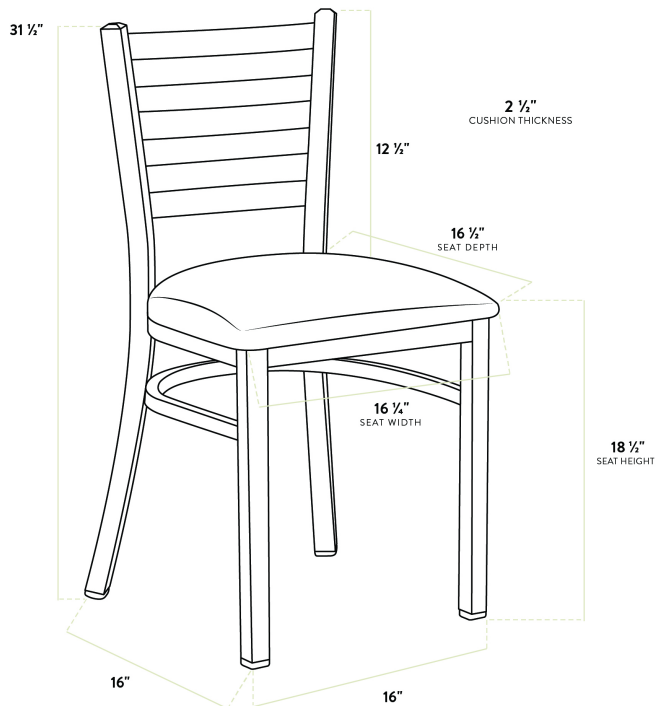

Technical Data

Arms	Without Arms
Assembled	Assembly Required
Back	With Back
Back Color	Silver
Back Material	Metal
Capacity	330 lb.
Cushion Thickness	2 1/2 Inches
Finish	Clear Coat
Frame Color	Silver
Frame Material	Metal Steel
Padded Seat	With Padded Seat
Seat Color	Gray
Seat Material	Vinyl
Seat Thickness	2 1/2 Inches
Seat Type	Solid
Style	Ladder Back
Type	Chairs
Usage	Indoor

Plan View