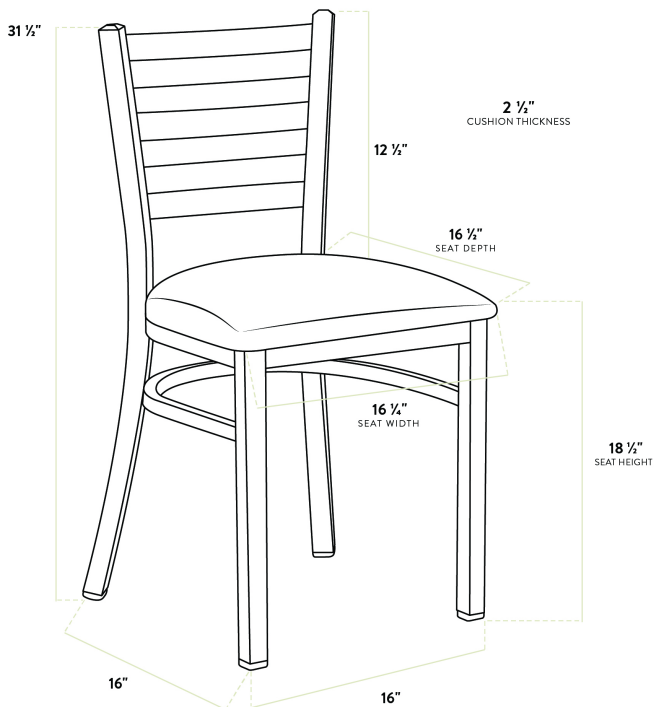

Technical Data

Back	With Back
Back Color	Silver
Back Material	Metal
Capacity	330 lb.
Cushion Thickness	2 1/2 Inches
Finish	Clear Coat
Frame Color	Silver
Frame Material	Metal Steel
Padded Seat	With Padded Seat
Seat Color	Brown
Seat Material	Vinyl
Seat Thickness	2 1/2 Inches
Seat Type	Solid
Style	Ladder Back
Type	Chairs
Usage	Indoor

Plan View