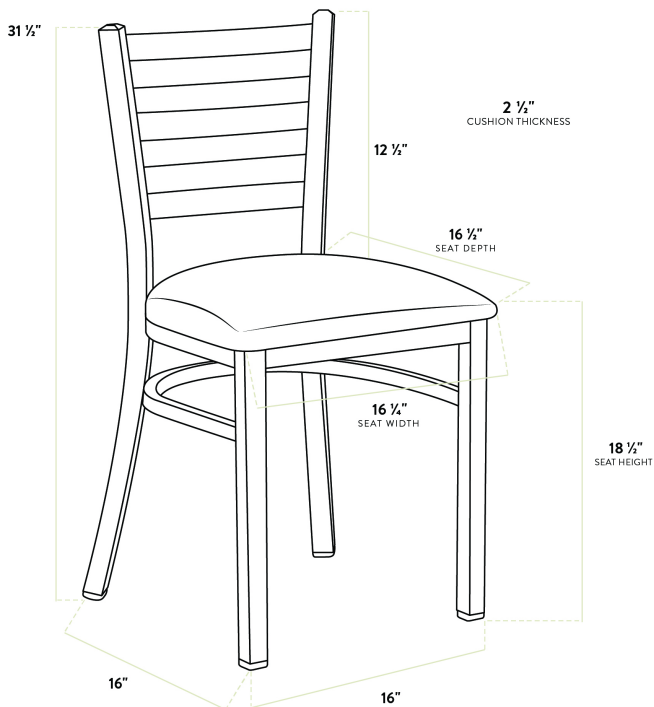

Technical Data

Back	With Back
Back Color	Silver
Back Material	Metal
Capacity	330 lb.
Cushion Thickness	2 1/2 Inches
Finish	Clear Coat
Frame Color	Silver
Frame Material	Metal Steel
Padded Seat	With Padded Seat
Seat Color	Green
Seat Material	Vinyl
Seat Thickness	2 1/2 Inches
Seat Type	Solid
Style	Ladder Back
Type	Chairs
Usage	Indoor

Plan View