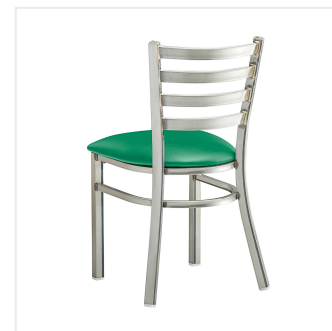

Lancaster Table & Seating Clear Coat Finish Ladder Back Chair with 2 1/2" Green Vinyl Padded Seat - Detached

#164CMLCVGNKD

Item #: 164CMLCVGNKD Qty: _____

Project: _____

Approval: _____ Date: _____

Features

- Contoured back for exceptional comfort
- Soft 2 1/2" thick vinyl padded cushion
- Durable steel frame with stylish clear coat finish
- Light weight construction weighs 13 lb. and has a 330 lb. weight capacity
- Ships unassembled to save on shipping costs

Technical Data

Back	With Back
Back Color	Silver
Back Material	Metal
Capacity	330 lb.
Cushion Thickness	2 1/2 Inches
Finish	Clear Coat
Frame Color	Silver
Frame Material	Metal Steel
Padded Seat	With Padded Seat
Seat Color	Green
Seat Material	Vinyl
Seat Thickness	2 1/2 Inches
Seat Type	Solid
Style	Ladder Back
Type	Chairs
Usage	Indoor

Plan View

Notes & Details

Seat your guests in comfort and style with this Lancaster Table & Seating clear coat finish ladder back chair with 2 1/2" green vinyl padded seat. This chair's sleek padded seat combines with its contemporary ladder back steel frame to instill a modern look in any location. Plus, since this chair's back is contoured for a customer's back, it will provide comfort while maintaining a distinct appearance.