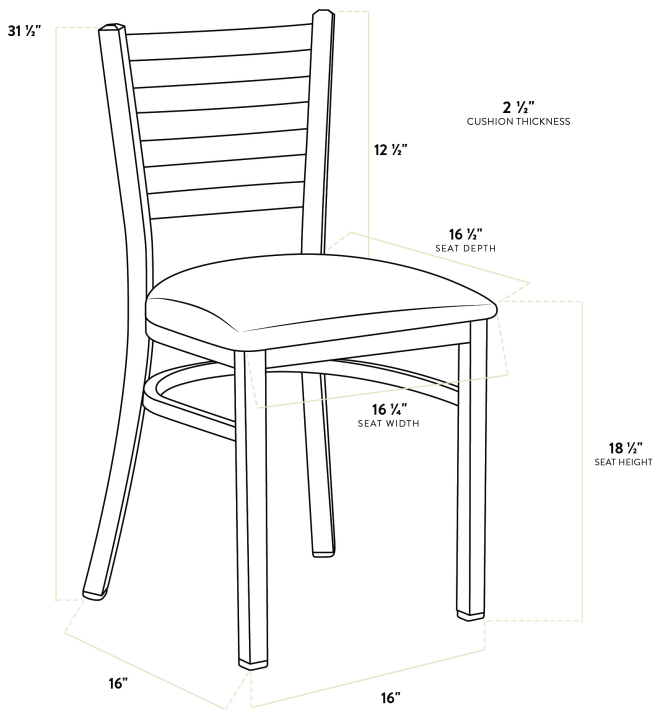

- Contoured back for exceptional comfort
- Soft 2 1/2" thick vinyl padded cushion
- Durable steel frame with stylish clear coat finish
- Light weight construction weighs 13 lb. and has a 330 lb. weight capacity
- Conveniently ships fully assembled for immediate use

Certifications

Fully Assembled

Technical Data

Length	16 1/2 Inches
Width	16 1/4 Inches
Depth	17 Inches
Height	31 1/2 Inches
Seat Width	16 1/4 Inches
Seat Depth	16 1/2 Inches
Height Style	Standard Height
Seat Height	17 Inches
Arms	Without Arms
Assembled	Fully Assembled

Technical Data

Back	With Back
Back Color	Silver
Back Material	Metal
Capacity	330 lb.
Cushion Thickness	2 1/2 Inches
Finish	Clear Coat
Frame Color	Silver
Frame Material	Metal Steel
Padded Seat	With Padded Seat
Seat Color	Green
Seat Material	Vinyl
Seat Thickness	2 1/2 Inches
Seat Type	Solid
Style	Ladder Back
Type	Chairs
Usage	Indoor

Plan View

Notes & Details

Seat your guests in comfort and style with this Lancaster Table & Seating clear coat finish ladder back chair with 2 1/2" green vinyl padded seat. This chair's sleek padded seat combines with its contemporary ladder back steel frame to instill a modern look in any location. Plus, since this chair's back is contoured for a customer's back, it will provide comfort while maintaining a distinct appearance.