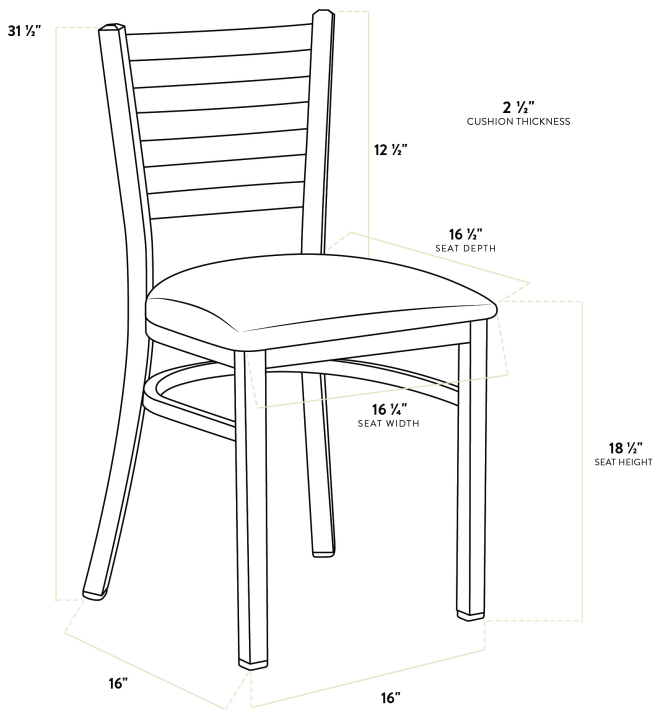

Technical Data

Back	With Back
Back Color	Silver
Back Material	Metal
Capacity	330 lb.
Cushion Thickness	2 1/2 Inches
Finish	Clear Coat
Frame Color	Silver
Frame Material	Metal Steel
Padded Seat	With Padded Seat
Seat Color	Brown
Seat Material	Vinyl
Seat Thickness	2 1/2 Inches
Seat Type	Solid
Style	Ladder Back
Type	Chairs
Usage	Indoor

Plan View