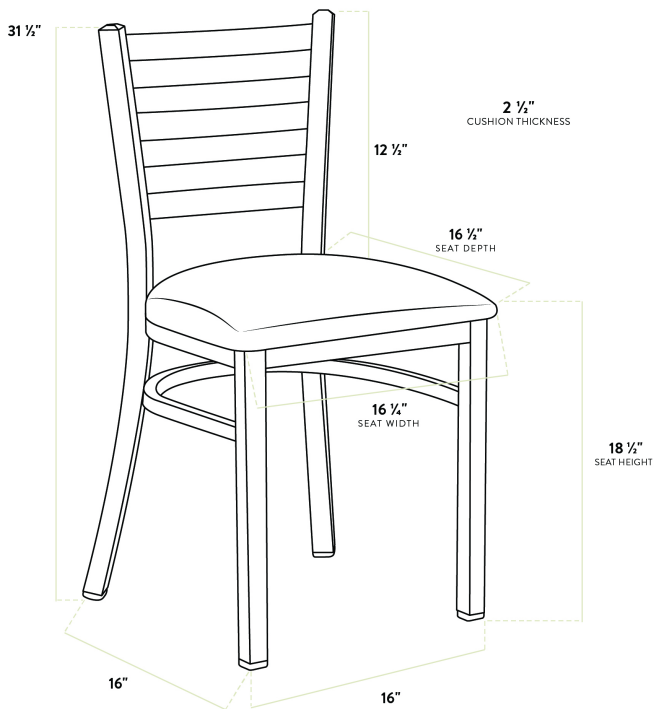

- Contoured back for exceptional comfort
- Soft 2 1/2" thick vinyl padded cushion
- Durable steel frame with stylish clear coat finish
- Light weight construction weighs 13 lb. and has a 330 lb. weight capacity
- Conveniently ships fully assembled for immediate use

Certifications

Fully Assembled

Technical Data

Length	16 1/2 Inches
Width	16 1/4 Inches
Depth	17 Inches
Height	31 1/2 Inches
Seat Width	16 1/4 Inches
Seat Depth	16 1/2 Inches
Height Style	Standard Height
Seat Height	17 Inches
Arms	Without Arms
Assembled	Fully Assembled

Technical Data

Back	With Back
Back Color	Silver
Back Material	Metal
Capacity	330 lb.
Cushion Thickness	2 1/2 Inches
Finish	Clear Coat
Frame Color	Silver
Frame Material	Metal Steel
Padded Seat	With Padded Seat
Seat Color	Brown
Seat Material	Vinyl
Seat Thickness	2 1/2 Inches
Seat Type	Solid
Style	Ladder Back
Type	Chairs
Usage	Indoor

Plan View

Notes & Details

Seat your guests in comfort and style with this Lancaster Table & Seating clear coat finish ladder back chair with 2 1/2" dark brown vinyl padded seat. This chair's sleek padded seat combines with its contemporary ladder back steel frame to instill a modern look in any location. Plus, since this chair's back is contoured for a customer's back, it will provide comfort while maintaining a distinct appearance.