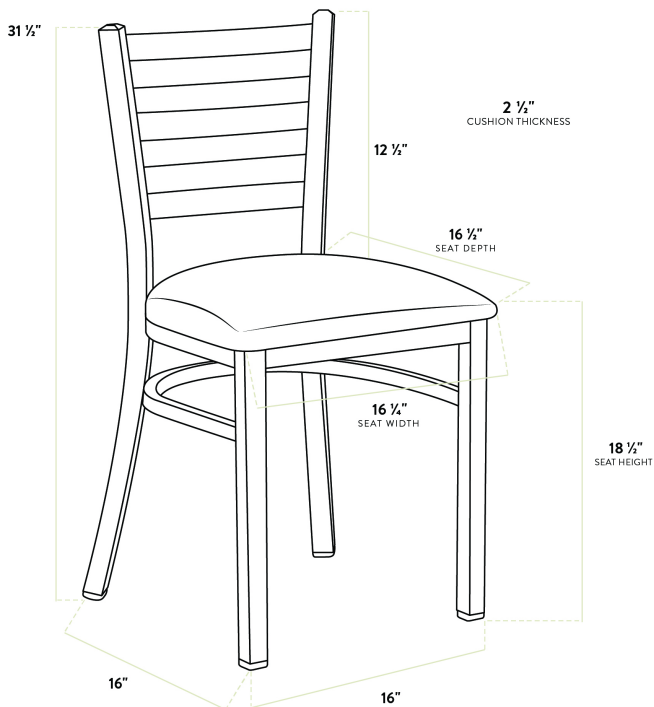

Technical Data

Back	With Back
Back Color	Silver
Back Material	Metal
Capacity	330 lb.
Cushion Thickness	2 1/2 Inches
Finish	Clear Coat
Frame Color	Silver
Frame Material	Metal Steel
Padded Seat	With Padded Seat
Seat Color	Burgundy
Seat Material	Vinyl
Seat Thickness	2 1/2 Inches
Seat Type	Solid
Style	Ladder Back
Type	Chairs
Usage	Indoor

Plan View