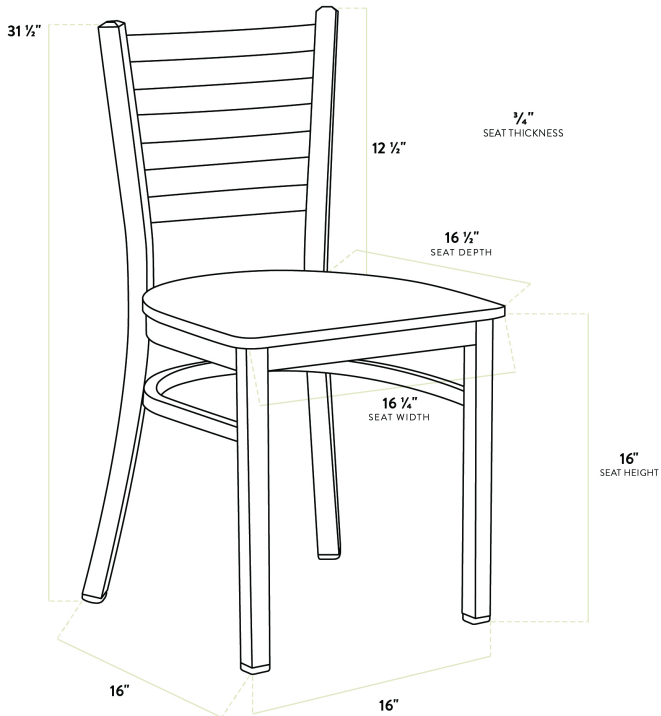

Technical Data

Back	With Back
Back Color	Black
Back Material	Metal
Capacity	330 lb.
Finish	Powder-Coated
Frame Color	Black
Frame Material	Metal Steel
Padded Seat	Without Padded Seat
Seat Color	Brown
Seat Material	Wood
Seat Thickness	3/4 Inch
Seat Type	Solid
Style	Ladder Back
Type	Chairs

Plan View