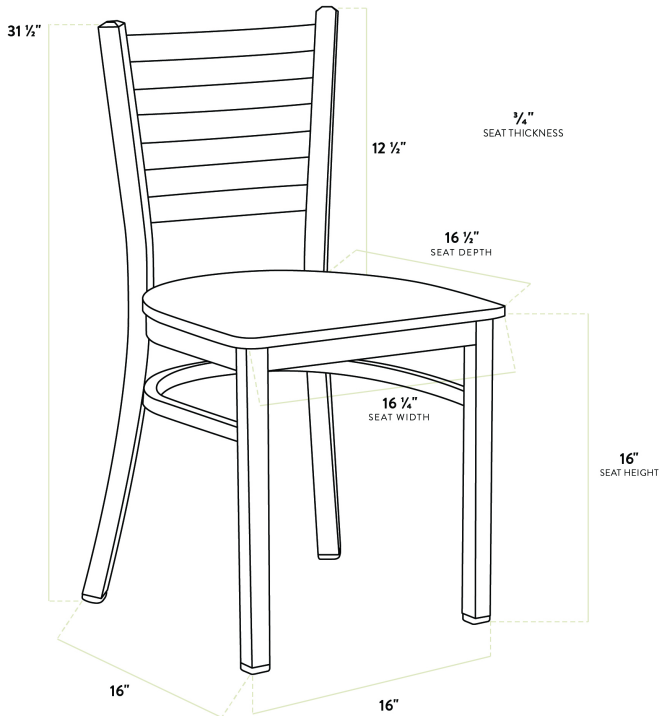

Lancaster Table & Seating Black Finish Ladder Back Chair with Mahogany Wood Seat - Detached

#164CMLBWMHKD

Item #: 164CMLBWMHKD Qty: _____

Project: _____

Approval: _____ Date: _____

Features

- Contoured back for exceptional comfort
- Trendy mahogany wood seat brings a simple yet elegant style to any establishment
- Durable steel frame with stain- and smudge-resistant black powder coated finish
- Light weight construction weighs 13 lb. and has a 330 lb. weight capacity
- Ships unassembled to save on shipping costs

Technical Data

Length	16 1/2 Inches
Width	16 1/4 Inches
Depth	17 Inches
Height	31 1/2 Inches
Seat Width	16 1/4 Inches
Seat Depth	16 1/2 Inches
Height Style	Standard Height
Seat Height	17 Inches
Arms	Without Arms
Assembled	Assembly Required

Technical Data

Back	With Back
Back Color	Black
Back Material	Metal
Capacity	330 lb.
Finish	Powder-Coated
Frame Color	Black
Frame Material	Metal Steel
Padded Seat	Without Padded Seat
Seat Color	Brown
Seat Material	Wood
Seat Thickness	3/4 Inch
Seat Type	Solid
Style	Ladder Back
Type	Chairs

Plan View

Notes & Details

Seat your guests in comfort and style with this Lancaster Table & Seating black finish ladder back chair with mahogany wood seat. This chair's sleek wood seat combines with its contemporary ladder back steel frame to instill a modern look in any location. Plus, since this chair's back is contoured for a customer's back, it will provide comfort while maintaining a distinct appearance.