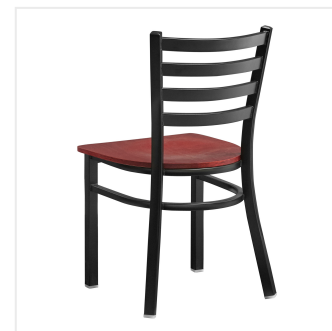

Lancaster Table & Seating Black Finish Ladder Back Chair with Mahogany Wood Seat - Detached

#164CMLBWMHKD

Item #: 164CMLBWMHKD Qty: _____

Project: _____

Approval: _____ Date: _____

Features

- Contoured back for exceptional comfort
- Trendy mahogany wood seat brings a simple yet elegant style to any establishment
- Durable steel frame with stain- and smudge-resistant black powder coated finish
- Light weight construction weighs 13 lb. and has a 330 lb. weight capacity
- Ships unassembled to save on shipping costs

Technical Data

Back	With Back
Back Color	Black
Back Material	Metal
Capacity	330 lb.
Finish	Powder-Coated
Frame Color	Black
Frame Material	Metal Steel
Padded Seat	Without Padded Seat
Seat Color	Brown
Seat Material	Wood
Seat Thickness	3/4 Inch
Seat Type	Solid
Style	Ladder Back
Type	Chairs

Plan View

Notes & Details

Seat your guests in comfort and style with this Lancaster Table & Seating black finish ladder back chair with mahogany wood seat. This chair's sleek wood seat combines with its contemporary ladder back steel frame to instill a modern look in any location. Plus, since this chair's back is contoured for a customer's back, it will provide comfort while maintaining a distinct appearance.

This chair's sturdy steel frame provides unmatched durability in your dining room. It can hold up to 330 lb. of weight thanks to the metal frame and supports under the seat. Additionally, the black powder coating on this chair ensures longevity through everyday wear and tear, resisting strains, scratches, and smudges. It also features a ladder back design that gives it a unique visual appeal, making it perfect for either upscale or casual decor. The 3/4" thick mahogany wood seat provides exceptional comfort for your guests, and it's also durable and easy to clean!