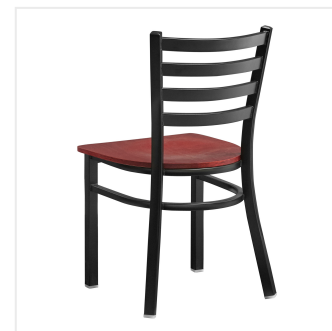

Lancaster Table & Seating Black Finish Ladder Back Chair with Mahogany Wood Seat - Assembled

#164CMLBWMHAS

Item #: 164CMLBWMHAS Qty: _____

Project: _____

Approval: _____ Date: _____

Features

- Contoured back for exceptional comfort
- Trendy mahogany wood seat brings a simple yet elegant style to any establishment
- Durable steel frame with stain- and smudge-resistant black powder coated finish
- Light weight construction weighs 13 lb. and has a 330 lb. weight capacity
- Conveniently ships fully assembled for immediate use

Technical Data

Back	With Back
Back Color	Black
Back Material	Metal
Capacity	330 lb.
Finish	Powder-Coated
Frame Color	Black
Frame Material	Metal Steel
Padded Seat	Without Padded Seat
Seat Color	Brown
Seat Material	Wood
Seat Thickness	3/4 Inch
Seat Type	Solid
Style	Ladder Back
Type	Chairs

Plan View

Notes & Details

Seat your guests in comfort and style with this Lancaster Table & Seating black finish ladder back chair with mahogany wood seat. This chair's sleek wood seat combines with its contemporary ladder back steel frame to instill a modern look in any location. Plus, since this chair's back is contoured for a customer's back, it will provide comfort while maintaining a distinct appearance.

This chair's sturdy steel frame provides unmatched durability in your dining room. It can hold up to 330 lb. of weight thanks to the metal frame and supports under the seat. Additionally, the black powder coating on this chair ensures longevity through everyday wear and tear, resisting strains, scratches, and smudges. It also features a ladder back design that gives it a unique visual appeal, making it perfect for either upscale or casual decor. The 3/4" thick mahogany wood seat provides exceptional comfort for your guests, and it's also durable and easy to clean!