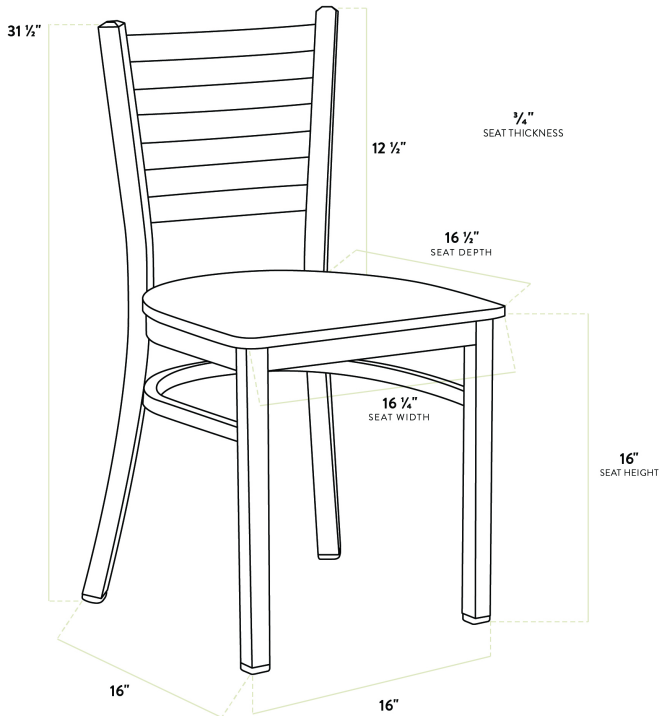

Lancaster Table & Seating Black Finish Ladder Back Chair with Mahogany Wood Seat - Assembled

#164CMLBWMHAS

Item #: 164CMLBWMHAS Qty: _____

Project: _____

Approval: _____ Date: _____

Features

- Contoured back for exceptional comfort
- Trendy mahogany wood seat brings a simple yet elegant style to any establishment
- Durable steel frame with stain- and smudge-resistant black powder coated finish
- Light weight construction weighs 13 lb. and has a 330 lb. weight capacity
- Conveniently ships fully assembled for immediate use

Certifications

Fully Assembled

Technical Data

Length	16 1/2 Inches
Width	16 1/4 Inches
Depth	17 Inches
Height	31 1/2 Inches
Seat Width	16 1/4 Inches
Seat Depth	16 1/2 Inches
Height Style	Standard Height
Seat Height	17 Inches
Arms	Without Arms
Assembled	Fully Assembled

Technical Data

Back	With Back
Back Color	Black
Back Material	Metal
Capacity	330 lb.
Finish	Powder-Coated
Frame Color	Black
Frame Material	Metal Steel
Padded Seat	Without Padded Seat
Seat Color	Brown
Seat Material	Wood
Seat Thickness	3/4 Inch
Seat Type	Solid
Style	Ladder Back
Type	Chairs

Plan View

Notes & Details

Seat your guests in comfort and style with this Lancaster Table & Seating black finish ladder back chair with mahogany wood seat. This chair's sleek wood seat combines with its contemporary ladder back steel frame to instill a modern look in any location. Plus, since this chair's back is contoured for a customer's back, it will provide comfort while maintaining a distinct appearance.