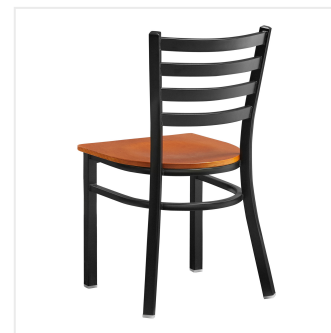

## Lancaster Table & Seating Black Finish Ladder Back Chair with Cherry Wood Seat - Detached

#164CMLBWCHKD

Item #: 164CMLBWCHKD Qty: \_\_\_\_\_

Project: \_\_\_\_\_

Approval: \_\_\_\_\_ Date: \_\_\_\_\_

### Features

- Contoured back for exceptional comfort
- Trendy cherry wood seat brings a simple yet elegant style to any establishment
- Durable steel frame with stain- and smudge-resistant black powder coated finish
- Light weight construction weighs 13 lb. and has a 330 lb. weight capacity
- Ships unassembled to save on shipping costs

## Technical Data

Back	With Back
Back Color	Black
Back Material	Metal
Capacity	330 lb.
Finish	Powder-Coated
Frame Color	Black
Frame Material	Metal Steel
Padded Seat	Without Padded Seat
Seat Color	Brown
Seat Material	Wood
Seat Thickness	3/4 Inch
Seat Type	Solid
Style	Ladder Back
Type	Chairs

## Notes & Details

---

Seat your guests in comfort and style with this Lancaster Table & Seating black finish ladder back chair with cherry wood seat. This chair's sleek wood seat combines with its contemporary ladder back steel frame to instill a modern look in any location. Plus, since this chair's back is contoured for a customer's back, it will provide comfort while maintaining a distinct appearance.