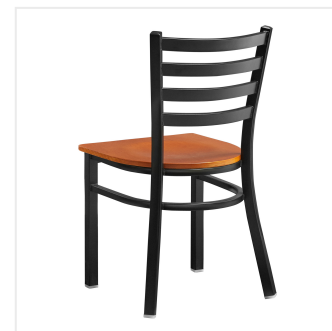

## Lancaster Table & Seating Black Finish Ladder Back Chair with Cherry Wood Seat - Assembled

#164CMLBWCHAS

Item #: 164CMLBWCHAS Qty: \_\_\_\_\_

Project: \_\_\_\_\_

Approval: \_\_\_\_\_ Date: \_\_\_\_\_

### Features

- Contoured back for exceptional comfort
- Trendy cherry wood seat brings a simple yet elegant style to any establishment
- Durable steel frame with stain- and smudge-resistant black powder coated finish
- Light weight construction weighs 13 lb. and has a 330 lb. weight capacity
- Conveniently ships fully assembled for immediate use

## Technical Data

Back	With Back
Back Color	Black
Back Material	Metal
Capacity	330 lb.
Finish	Powder-Coated
Frame Color	Black
Frame Material	Metal Steel
Padded Seat	Without Padded Seat
Seat Color	Brown
Seat Material	Wood
Seat Thickness	3/4 Inch
Seat Type	Solid
Style	Ladder Back
Type	Chairs

## Notes & Details

---

Seat your guests in comfort and style with this Lancaster Table & Seating black finish ladder back chair with cherry wood seat. This chair's sleek wood seat combines with its contemporary ladder back steel frame to instill a modern look in any location. Plus, since this chair's back is contoured for a customer's back, it will provide comfort while maintaining a distinct appearance.