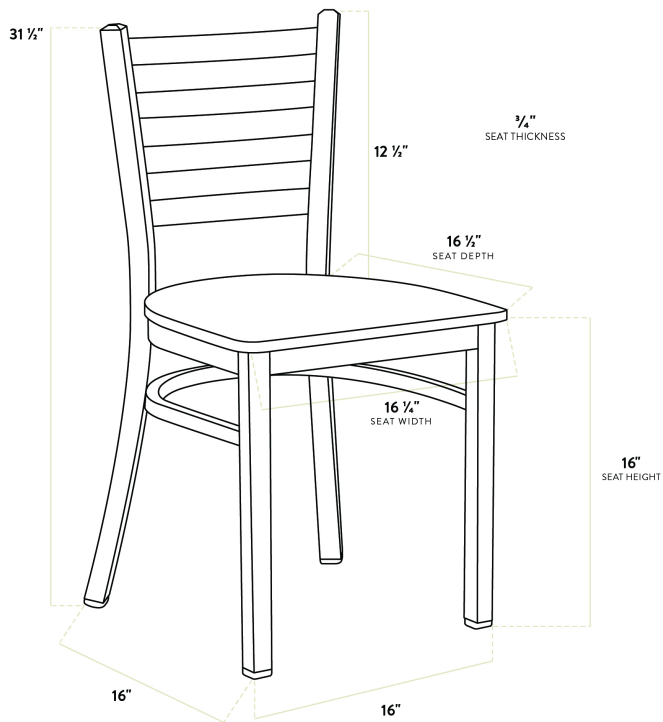

Technical Data

Back Color	Black
Back Material	Metal
Capacity	330 lb.
Finish	Powder-Coated
Frame Color	Black
Frame Material	Metal Steel
Padded Seat	Without Padded Seat
Seat Color	Black
Seat Material	Wood
Seat Thickness	3/4 Inch
Seat Type	Solid
Style	Ladder Back
Type	Chairs

Plan View