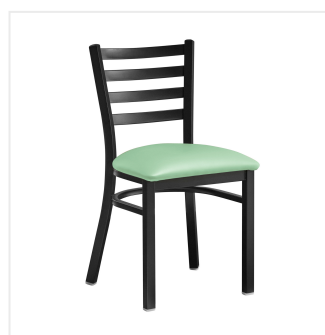

Lancaster Table & Seating Black Finish Ladder Back Chair with 2 1/2" Seafoam Vinyl Padded Seat - Detached

#164CMLBVSFKD

Item #: 164CMLBVSFKD Qty: _____

Project: _____

Approval: _____ Date: _____

Features

- Contoured back for exceptional comfort
- Soft 2 1/2" thick vinyl padded cushion
- Durable steel frame with stain- and smudge-resistant black powder coated finish
- Light weight construction weighs 13 lb. and has a 330 lb. weight capacity
- Ships unassembled to save on shipping costs

Technical Data

Arms	Without Arms
Assembled	Assembly Required
Back	With Back
Back Color	Black
Back Material	Metal
Capacity	330 lb.
Cushion Thickness	2 1/2 Inches
Finish	Powder-Coated
Frame Color	Black
Frame Material	Metal Steel
Padded Seat	With Padded Seat
Seat Color	Green
Seat Material	Vinyl
Seat Thickness	2 1/2 Inches
Seat Type	Solid
Style	Ladder Back
Type	Chairs
Usage	Indoor

Plan View

Notes & Details

Seat your guests in comfort and style with this Lancaster Table & Seating black finish ladder back chair with 2 1/2" seafoam vinyl padded seat. This chair's sleek padded seat combines with its contemporary ladder back steel frame to instill a modern look in any location. Plus, since this chair's back is contoured for a customer's back, it will provide comfort while maintaining a distinct appearance.

This chair's sturdy steel frame provides unmatched durability in your dining room. It can hold up to 330 lb. of weight thanks to the metal frame and supports under the seat. Additionally, the black powder coating on this chair ensures longevity through everyday wear and tear, resisting strains, scratches, and smudges. It also features a ladder back design that gives it a unique visual appeal, making it perfect for either upscale or casual decor. The 2 1/2" thick seafoam vinyl padded seat provides exceptional comfort for your guests, and it's also durable and easy to clean! It is made with fire-retardant foam for added safety.