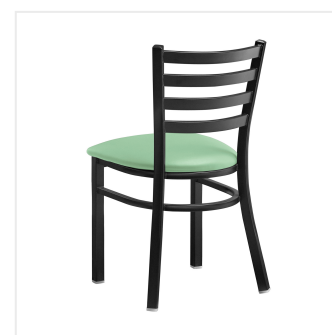

Lancaster Table & Seating Black Finish Ladder Back Chair with 2 1/2" Seafoam Vinyl Padded Seat - Detached

#164CMLBVSFKD

Item #: 164CMLBVSFKD Qty: _____

Project: _____

Approval: _____ Date: _____

Features

- Contoured back for exceptional comfort
- Soft 2 1/2" thick vinyl padded cushion
- Durable steel frame with stain- and smudge-resistant black powder coated finish
- Light weight construction weighs 13 lb. and has a 330 lb. weight capacity
- Ships unassembled to save on shipping costs

Technical Data

Arms	Without Arms
Assembled	Assembly Required
Back	With Back
Back Color	Black
Back Material	Metal
Capacity	330 lb.
Cushion Thickness	2 1/2 Inches
Finish	Powder-Coated
Frame Color	Black
Frame Material	Metal Steel
Padded Seat	With Padded Seat
Seat Color	Green
Seat Material	Vinyl
Seat Thickness	2 1/2 Inches
Seat Type	Solid
Style	Ladder Back
Type	Chairs
Usage	Indoor

Plan View

Notes & Details

Seat your guests in comfort and style with this Lancaster Table & Seating black finish ladder back chair with 2 1/2" seafoam vinyl padded seat. This chair's sleek padded seat combines with its contemporary ladder back steel frame to instill a modern look in any location. Plus, since this chair's back is contoured for a customer's back, it will provide comfort while maintaining a distinct appearance.

This chair's sturdy steel frame provides unmatched durability in your dining room. It can hold up to 330 lb. of weight thanks to the metal frame and supports under the seat. Additionally, the black powder coating on this chair ensures longevity through everyday wear and tear, resisting strains, scratches, and smudges. It also features a ladder back design that gives it a unique visual appeal, making it perfect for either upscale or casual decor. The 2 1/2" thick seafoam vinyl padded seat provides exceptional comfort for your guests, and it's also durable and easy to clean! It is made with fire-retardant foam for added safety.