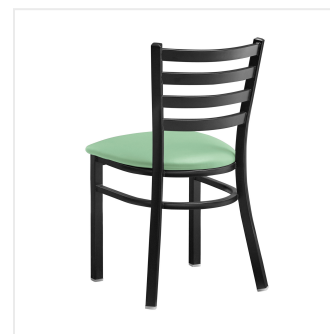

## Lancaster Table & Seating Black Finish Ladder Back Chair with 2 1/2" Seafoam Vinyl Padded Seat - Detached Seat

#164CMLBVSFKD

Item #: 164CMLBVSFKD Qty: \_\_\_\_\_

Project: \_\_\_\_\_

Approval: \_\_\_\_\_ Date: \_\_\_\_\_

### Features

- Contoured back for exceptional comfort
- Soft 2 1/2" thick vinyl padded cushion
- Durable steel frame with stain- and smudge-resistant black powder coated finish
- Light weight construction weighs 13 lb. and has a 330 lb. weight capacity
- Ships unassembled to save on shipping costs

## Technical Data

Arms	Without Arms
Assembly Options	Detached Seat
Back	With Back
Back Color	Black
Back Material	Metal
Capacity	330 lb.
Cushion Thickness	2 1/2 Inches
Finish	Powder-Coated
Frame Color	Black
Frame Material	Metal Steel
Padded Seat	With Padded Seat
Seat Color	Green
Seat Material	Vinyl
Seat Thickness	2 1/2 Inches
Seat Type	Solid
Style	Ladder Back
Type	Chairs
Usage	Indoor

## Notes & Details

---

Seat your guests in comfort and style with this Lancaster Table & Seating black finish ladder back chair with 2 1/2" seafoam vinyl padded seat. This chair's sleek padded seat combines with its contemporary ladder back steel frame to instill a modern look in any location. Plus, since this chair's back is contoured for a customer's back, it will provide comfort while maintaining a distinct appearance.