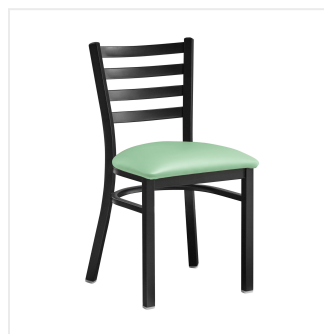

## Lancaster Table & Seating Black Finish Ladder Back Chair with 2 1/2" Seafoam Vinyl Padded Seat - Detached Seat

#164CMLBVSFKD

Item #: 164CMLBVSFKD Qty: \_\_\_\_\_

Project: \_\_\_\_\_

Approval: \_\_\_\_\_ Date: \_\_\_\_\_

### Features

- Contoured back for exceptional comfort
- Soft 2 1/2" thick vinyl padded cushion
- Durable steel frame with stain- and smudge-resistant black powder coated finish
- Light weight construction weighs 13 lb. and has a 330 lb. weight capacity
- Ships unassembled to save on shipping costs

## Technical Data

Arms	Without Arms
Assembly Options	Detached Seat
Back	With Back
Back Color	Black
Back Material	Metal
Capacity	330 lb.
Cushion Thickness	2 1/2 Inches
Finish	Powder-Coated
Frame Color	Black
Frame Material	Metal Steel
Padded Seat	With Padded Seat
Seat Color	Green
Seat Material	Vinyl
Seat Thickness	2 1/2 Inches
Seat Type	Solid
Style	Ladder Back
Type	Chairs
Usage	Indoor

## Notes & Details

---

Seat your guests in comfort and style with this Lancaster Table & Seating black finish ladder back chair with 2 1/2" seafoam vinyl padded seat. This chair's sleek padded seat combines with its contemporary ladder back steel frame to instill a modern look in any location. Plus, since this chair's back is contoured for a customer's back, it will provide comfort while maintaining a distinct appearance.