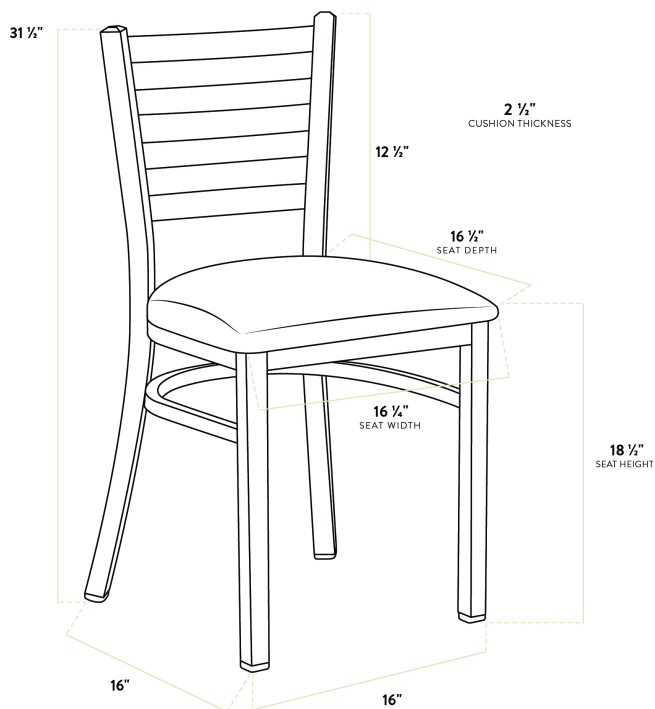

Technical Data

Arms	Without Arms
Assembly Options	Detached Seat
Back	With Back
Back Color	Black
Back Material	Metal
Capacity	330 lb.
Cushion Thickness	2 1/2 Inches
Finish	Powder-Coated
Frame Color	Black
Frame Material	Metal Steel
Padded Seat	With Padded Seat
Seat Color	Green
Seat Material	Vinyl
Seat Thickness	2 1/2 Inches
Seat Type	Solid
Style	Ladder Back
Type	Chairs
Usage	Indoor

Plan View