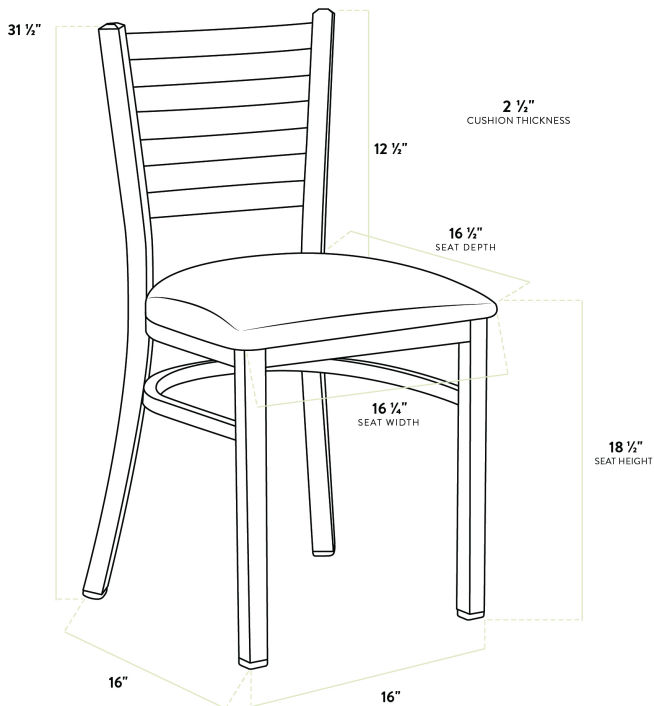

Lancaster Table & Seating Black Finish Ladder Back Chair with 2 1/2" Seafoam Vinyl Padded Seat - Detached

#164CMLBVSFKD

Item #: 164CMLBVSFKD Qty: _____

Project: _____

Approval: _____ Date: _____

Features

- Contoured back for exceptional comfort
- Soft 2 1/2" thick vinyl padded cushion
- Durable steel frame with stain- and smudge-resistant black powder coated finish
- Light weight construction weighs 13 lb. and has a 330 lb. weight capacity
- Ships unassembled to save on shipping costs

Technical Data

Length	16 1/2 Inches
Width	16 1/4 Inches
Depth	17 Inches
Height	31 1/2 Inches
Back Width	16 1/2 Inches
Seat Width	16 1/4 Inches
Seat Depth	16 1/2 Inches
Back Height	17 3/4 Inches
Height Style	Standard Height
Seat Height	17 Inches

Technical Data

Arms	Without Arms
Assembled	Assembly Required
Back	With Back
Back Color	Black
Back Material	Metal
Capacity	330 lb.
Cushion Thickness	2 1/2 Inches
Finish	Powder-Coated
Frame Color	Black
Frame Material	Metal Steel
Padded Seat	With Padded Seat
Seat Color	Green
Seat Material	Vinyl
Seat Thickness	2 1/2 Inches
Seat Type	Solid
Style	Ladder Back
Type	Chairs
Usage	Indoor

Plan View

Notes & Details

Seat your guests in comfort and style with this Lancaster Table & Seating black finish ladder back chair with 2 1/2" seafoam vinyl padded seat. This chair's sleek padded seat combines with its contemporary ladder back steel frame to instill a modern look in any location. Plus, since this chair's back is contoured for a customer's back, it will provide comfort while maintaining a distinct appearance.