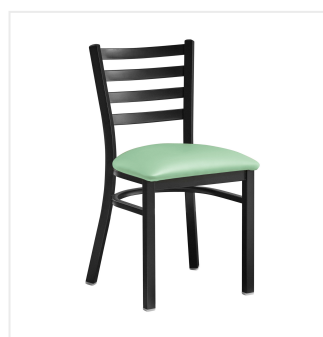

## Lancaster Table & Seating Black Finish Ladder Back Chair with 2 1/2" Seafoam Vinyl Padded Seat - Assembled

#164CMLBVSFAS

Item #: 164CMLBVSFAS Qty: \_\_\_\_\_

Project: \_\_\_\_\_

Approval: \_\_\_\_\_ Date: \_\_\_\_\_

### Features

- Contoured back for exceptional comfort
- Soft 2 1/2" thick vinyl padded cushion
- Durable steel frame with stain- and smudge-resistant black powder coated finish
- Light weight construction weighs 13 lb. and has a 330 lb. weight capacity
- Conveniently ships fully assembled for immediate use

## Technical Data

Arms	Without Arms
Assembled	Fully Assembled
Back	With Back
Back Color	Black
Back Material	Metal
Capacity	330 lb.
Cushion Thickness	2 1/2 Inches
Finish	Powder-Coated
Frame Color	Black
Frame Material	Metal Steel
Padded Seat	With Padded Seat
Seat Color	Green
Seat Material	Vinyl
Seat Thickness	2 1/2 Inches
Seat Type	Solid
Style	Ladder Back
Type	Chairs
Usage	Indoor

## Notes & Details

---

Seat your guests in comfort and style with this Lancaster Table & Seating black finish ladder back chair with 2 1/2" seafoam vinyl padded seat. This chair's sleek padded seat combines with its contemporary ladder back steel frame to instill a modern look in any location. Plus, since this chair's back is contoured for a customer's back, it will provide comfort while maintaining a distinct appearance.