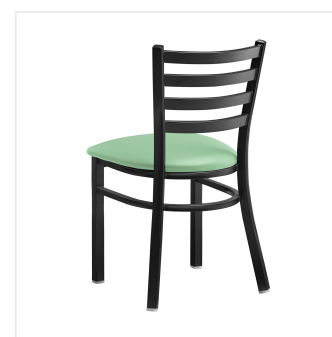

## Lancaster Table & Seating Black Finish Ladder Back Chair with 2 1/2" Seafoam Vinyl Padded Seat - Assembled

#164CMLBVSFAS

Item #: 164CMLBVSFAS Qty: \_\_\_\_\_

Project: \_\_\_\_\_

Approval: \_\_\_\_\_ Date: \_\_\_\_\_

### Features

- Contoured back for exceptional comfort
- Soft 2 1/2" thick vinyl padded cushion
- Durable steel frame with stain- and smudge-resistant black powder coated finish
- Light weight construction weighs 13 lb. and has a 330 lb. weight capacity
- Conveniently ships fully assembled for immediate use

## Technical Data

Arms	Without Arms
Assembled	Fully Assembled
Back	With Back
Back Color	Black
Back Material	Metal
Capacity	330 lb.
Cushion Thickness	2 1/2 Inches
Finish	Powder-Coated
Frame Color	Black
Frame Material	Metal Steel
Padded Seat	With Padded Seat
Seat Color	Green
Seat Material	Vinyl
Seat Thickness	2 1/2 Inches
Seat Type	Solid
Style	Ladder Back
Type	Chairs
Usage	Indoor

## Notes & Details

---

Seat your guests in comfort and style with this Lancaster Table & Seating black finish ladder back chair with 2 1/2" seafoam vinyl padded seat. This chair's sleek padded seat combines with its contemporary ladder back steel frame to instill a modern look in any location. Plus, since this chair's back is contoured for a customer's back, it will provide comfort while maintaining a distinct appearance.