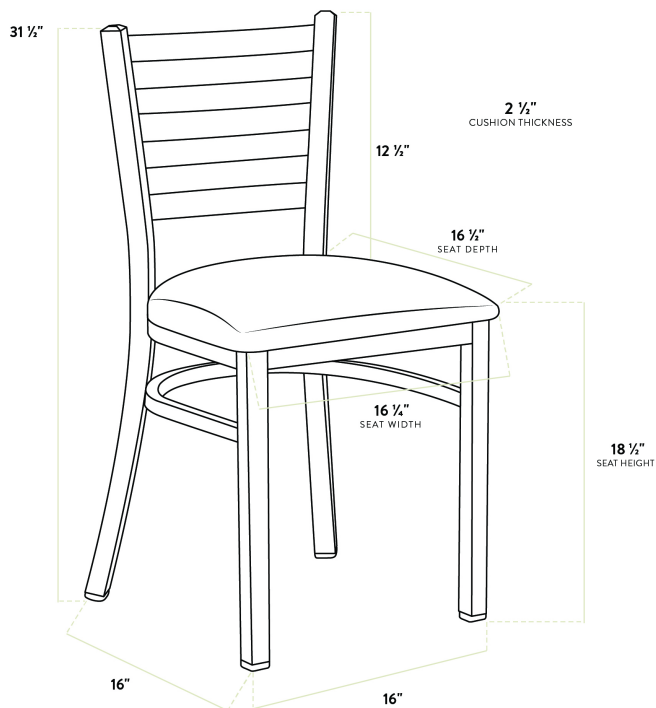

Technical Data

Arms	Without Arms
Assembled	Fully Assembled
Back	With Back
Back Color	Black
Back Material	Metal
Capacity	330 lb.
Cushion Thickness	2 1/2 Inches
Finish	Powder-Coated
Frame Color	Black
Frame Material	Metal Steel
Padded Seat	With Padded Seat
Seat Color	Green
Seat Material	Vinyl
Seat Thickness	2 1/2 Inches
Seat Type	Solid
Style	Ladder Back
Type	Chairs
Usage	Indoor

Plan View