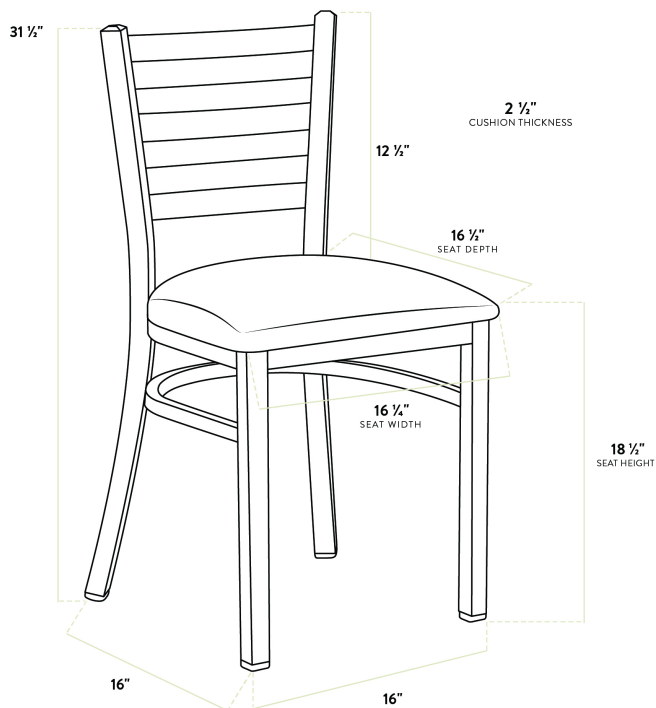

- Contoured back for exceptional comfort
- Soft 2 1/2" thick vinyl padded cushion
- Durable steel frame with stain- and smudge-resistant black powder coated finish
- Light weight construction weighs 13 lb. and has a 330 lb. weight capacity
- Conveniently ships fully assembled for immediate use

Certifications

Fully Assembled

Technical Data

Length	16 1/2 Inches
Width	16 1/4 Inches
Depth	17 Inches
Height	31 1/2 Inches
Back Width	16 1/2 Inches
Seat Width	16 1/4 Inches
Seat Depth	16 1/2 Inches
Back Height	17 3/4 Inches
Height Style	Standard Height
Seat Height	17 Inches

Technical Data

Arms	Without Arms
Assembled	Fully Assembled
Back	With Back
Back Color	Black
Back Material	Metal
Capacity	330 lb.
Cushion Thickness	2 1/2 Inches
Finish	Powder-Coated
Frame Color	Black
Frame Material	Metal Steel
Padded Seat	With Padded Seat
Seat Color	Gray
Seat Material	Vinyl
Seat Thickness	2 1/2 Inches
Seat Type	Solid
Style	Ladder Back
Type	Chairs
Usage	Indoor

Plan View

Notes & Details

Seat your guests in comfort and style with this Lancaster Table & Seating black finish ladder back chair with 2 1/2" light gray vinyl padded seat. This chair's sleek padded seat combines with its contemporary ladder back steel frame to instill a modern look in any location. Plus, since this chair's back is contoured for a customer's back, it will provide comfort while maintaining a distinct appearance.