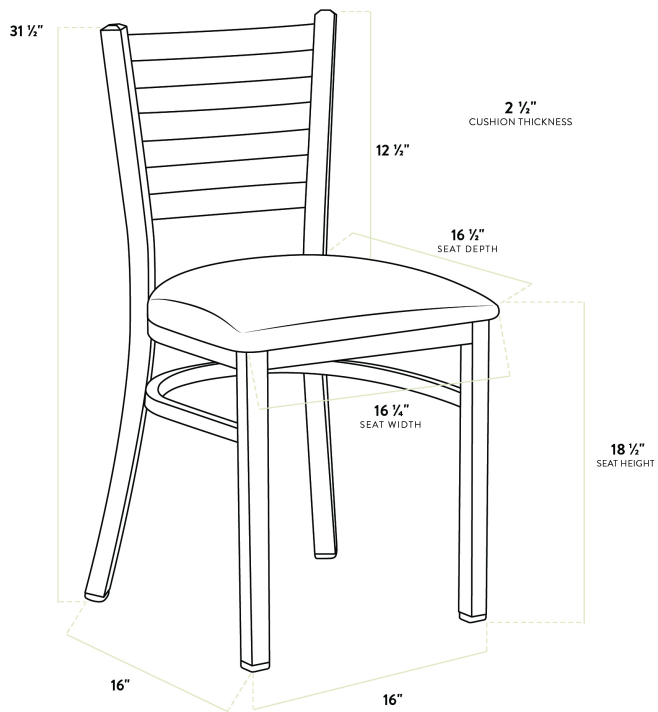

Lancaster Table & Seating Black Finish Ladder Back Chair with 2 1/2" Burgundy Vinyl Padded Seat - Detached

#164CMLBVBGKD

Item #: 164CMLBVBGKD Qty: _____

Project: _____

Approval: _____ Date: _____

Features

- Contoured back for exceptional comfort
- Soft 2 1/2" thick vinyl padded cushion
- Durable steel frame with stain- and smudge-resistant black powder coated finish
- Light weight construction weighs 13 lb. and has a 330 lb. weight capacity
- Ships unassembled to save on shipping costs

Technical Data

Length	16 1/2 Inches
Width	16 1/4 Inches
Height	31 1/2 Inches
Seat Width	16 1/4 Inches
Seat Depth	16 1/2 Inches
Height Style	Standard Height
Seat Height	17 Inches
Arms	Without Arms
Assembled	Assembly Required
Back	With Back

Technical Data

Back Color	Black
Back Material	Metal
Capacity	330 lb.
Finish	Powder-Coated
Frame Color	Black
Frame Material	Metal Steel
Padded Seat	With Padded Seat
Seat Color	Burgundy
Seat Material	Vinyl
Seat Thickness	2 1/2 Inches
Seat Type	Solid
Style	Ladder Back
Type	Chairs

Plan View

Notes & Details

Seat your guests in comfort and style with this Lancaster Table & Seating black finish ladder back chair with 2 1/2" burgundy vinyl padded seat. This chair's sleek padded seat combines with its contemporary ladder back steel frame to instill a modern look in any location. Plus, since this chair's back is contoured for a customer's back, it will provide comfort while maintaining a distinct appearance.