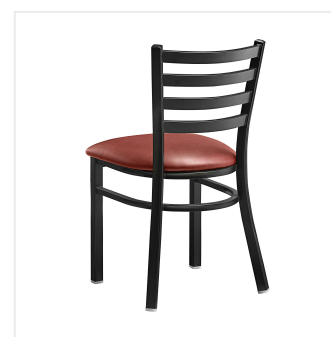

Lancaster Table & Seating Black Finish Ladder Back Chair with 2 1/2" Burgundy Vinyl Padded Seat - Detached

#164CMLBVBGKD

Item #: 164CMLBVBGKD Qty: _____

Project: _____

Approval: _____ Date: _____

Features

- Contoured back for exceptional comfort
- Soft 2 1/2" thick vinyl padded cushion
- Durable steel frame with stain- and smudge-resistant black powder coated finish
- Light weight construction weighs 13 lb. and has a 330 lb. weight capacity
- Ships unassembled to save on shipping costs

Technical Data

Back Color	Black
Back Material	Metal
Capacity	330 lb.
Finish	Powder-Coated
Frame Color	Black
Frame Material	Metal Steel
Padded Seat	With Padded Seat
Seat Color	Burgundy
Seat Material	Vinyl
Seat Thickness	2 1/2 Inches
Seat Type	Solid
Style	Ladder Back
Type	Chairs

Plan View

Notes & Details

Seat your guests in comfort and style with this Lancaster Table & Seating black finish ladder back chair with 2 1/2" burgundy vinyl padded seat. This chair's sleek padded seat combines with its contemporary ladder back steel frame to instill a modern look in any location. Plus, since this chair's back is contoured for a customer's back, it will provide comfort while maintaining a distinct appearance.

This chair's sturdy steel frame provides unmatched durability in your dining room. It can hold up to 330 lb. of weight thanks to the metal frame and supports under the seat. Additionally, the black powder coating on this chair ensures longevity through everyday wear and tear, resisting strains, scratches, and smudges. It also features a ladder back design that gives it a unique visual appeal, making it perfect for either upscale or casual decor. The 2 1/2" thick burgundy vinyl padded seat provides exceptional comfort for your guests, and it's also durable and easy to clean! It is made with fire-retardant foam for added safety.