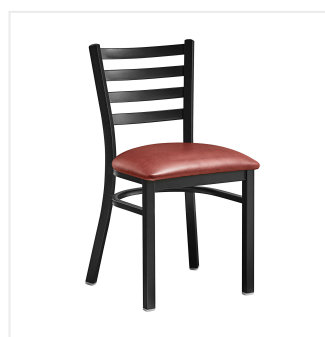

Lancaster Table & Seating Black Finish Ladder Back Chair with 2 1/2" Burgundy Vinyl Padded Seat - Detached

#164CMLBVBGKD

Item #: 164CMLBVBGKD Qty: _____

Project: _____

Approval: _____ Date: _____

Features

- Contoured back for exceptional comfort
- Soft 2 1/2" thick vinyl padded cushion
- Durable steel frame with stain- and smudge-resistant black powder coated finish
- Light weight construction weighs 13 lb. and has a 330 lb. weight capacity
- Ships unassembled to save on shipping costs

Technical Data

Back Color	Black
Back Material	Metal
Capacity	330 lb.
Finish	Powder-Coated
Frame Color	Black
Frame Material	Metal Steel
Padded Seat	With Padded Seat
Seat Color	Burgundy
Seat Material	Vinyl
Seat Thickness	2 1/2 Inches
Seat Type	Solid
Style	Ladder Back
Type	Chairs

Plan View

Notes & Details

Seat your guests in comfort and style with this Lancaster Table & Seating black finish ladder back chair with 2 1/2" burgundy vinyl padded seat. This chair's sleek padded seat combines with its contemporary ladder back steel frame to instill a modern look in any location. Plus, since this chair's back is contoured for a customer's back, it will provide comfort while maintaining a distinct appearance.

This chair's sturdy steel frame provides unmatched durability in your dining room. It can hold up to 330 lb. of weight thanks to the metal frame and supports under the seat. Additionally, the black powder coating on this chair ensures longevity through everyday wear and tear, resisting strains, scratches, and smudges. It also features a ladder back design that gives it a unique visual appeal, making it perfect for either upscale or casual decor. The 2 1/2" thick burgundy vinyl padded seat provides exceptional comfort for your guests, and it's also durable and easy to clean! It is made with fire-retardant foam for added safety.