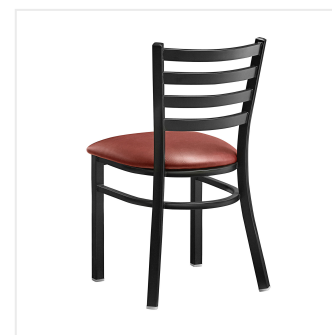

Lancaster Table & Seating Black Finish Ladder Back Chair with 2 1/2" Burgundy Vinyl Padded Seat - Assembled

#164CMLBVBGAS

Item #: 164CMLBVBGAS Qty: _____

Project: _____

Approval: _____ Date: _____

Features

- Contoured back for exceptional comfort
- Soft 2 1/2" thick vinyl padded cushion
- Durable steel frame with stain- and smudge-resistant black powder coated finish
- Light weight construction weighs 13 lb. and has a 330 lb. weight capacity
- Conveniently ships fully assembled for immediate use

Technical Data

Back Color	Black
Back Material	Metal
Capacity	330 lb.
Finish	Powder-Coated
Frame Color	Black
Frame Material	Metal Steel
Padded Seat	With Padded Seat
Seat Color	Burgundy
Seat Material	Vinyl
Seat Thickness	2 1/2 Inches
Seat Type	Solid
Style	Ladder Back
Type	Chairs

Plan View

Notes & Details

Seat your guests in comfort and style with this Lancaster Table & Seating black finish ladder back chair with 2 1/2" burgundy vinyl padded seat. This chair's sleek padded seat combines with its contemporary ladder back steel frame to instill a modern look in any location. Plus, since this chair's back is contoured for a customer's back, it will provide comfort while maintaining a distinct appearance.