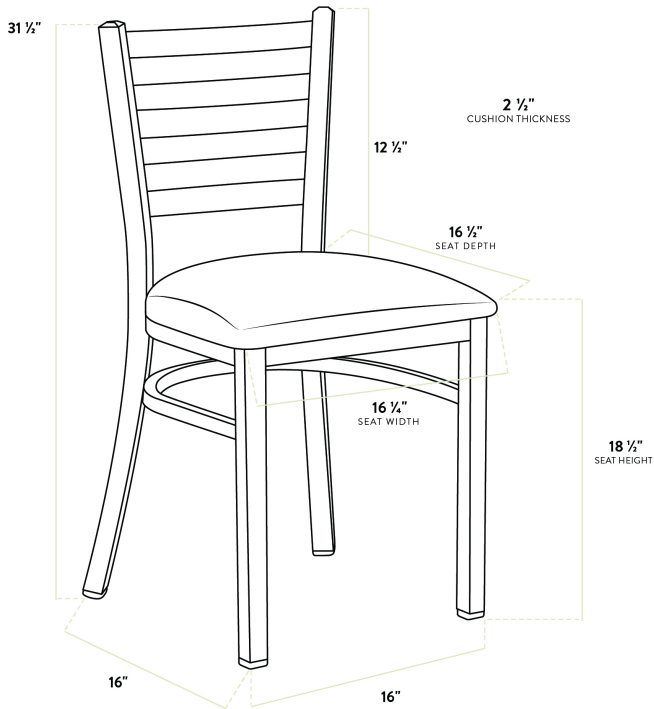

- Contoured back for exceptional comfort
- Soft 2 1/2" thick vinyl padded cushion
- Durable steel frame with stain- and smudge-resistant black powder coated finish
- Light weight construction weighs 13 lb. and has a 330 lb. weight capacity
- Conveniently ships fully assembled for immediate use

Certifications

Fully Assembled

Technical Data

Length	16 1/2 Inches
Width	16 1/4 Inches
Height	31 1/2 Inches
Seat Width	16 1/4 Inches
Seat Depth	16 1/2 Inches
Height Style	Standard Height
Seat Height	17 Inches
Arms	Without Arms
Assembled	Fully Assembled
Back	With Back

Technical Data

Back Color	Black
Back Material	Metal
Capacity	330 lb.
Finish	Powder-Coated
Frame Color	Black
Frame Material	Metal Steel
Padded Seat	With Padded Seat
Seat Color	Burgundy
Seat Material	Vinyl
Seat Thickness	2 1/2 Inches
Seat Type	Solid
Style	Ladder Back
Type	Chairs

Plan View

Notes & Details

Seat your guests in comfort and style with this Lancaster Table & Seating black finish ladder back chair with 2 1/2" burgundy vinyl padded seat. This chair's sleek padded seat combines with its contemporary ladder back steel frame to instill a modern look in any location. Plus, since this chair's back is contoured for a customer's back, it will provide comfort while maintaining a distinct appearance.