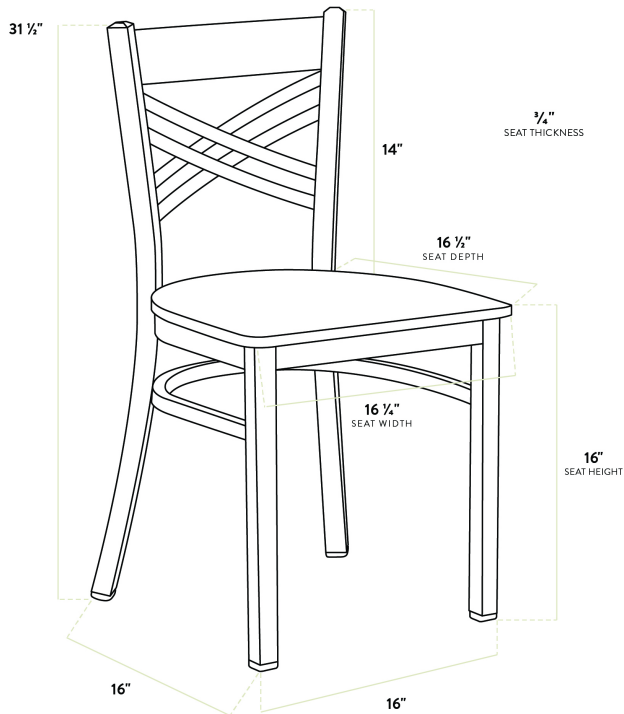

Technical Data

Back Color	Silver
Back Material	Metal
Capacity	330 lb.
Casters	Without Casters
Finish	Clear Coat
Frame Color	Silver
Frame Material	Metal Steel
Padded Seat	Without Padded Seat
Seat Color	Brown
Seat Material	Wood
Seat Thickness	3/4 Inch
Seat Type	Solid
Style	Cross Back
Type	Chairs

Plan View