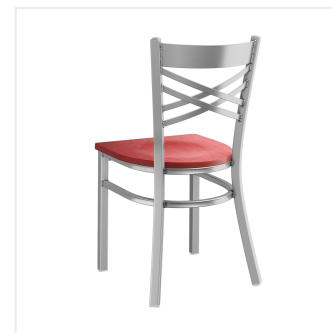

Lancaster Table & Seating Clear Coat Finish Cross Back Chair with Mahogany Wood Seat - Detached

#164CMCCWMHKD

Item #: 164CMCCWMHKD Qty: _____

Project: _____

Approval: _____ Date: _____

Features

- Contoured back for exceptional comfort
- Trendy mahogany wood seat brings a simple yet elegant style to any establishment
- Durable steel frame with stylish clear coat finish
- Light weight construction weighs 16 lb. and has a 330 lb. weight capacity
- Ships unassembled to save on shipping costs

Technical Data

Back Color	Silver
Back Material	Metal
Capacity	330 lb.
Casters	Without Casters
Finish	Clear Coat
Frame Color	Silver
Frame Material	Metal Steel
Padded Seat	Without Padded Seat
Seat Color	Brown
Seat Material	Wood
Seat Thickness	3/4 Inch
Seat Type	Solid
Style	Cross Back
Type	Chairs

Plan View

Notes & Details

Seat your guests in comfort and style with this Lancaster Table & Seating clear coat finish cross back chair with mahogany wood seat. This chair's sleek wood seat combines with its contemporary cross back steel frame to instill a modern look in any location. Plus, since this chair's back is contoured for a customer's back, it will provide comfort while maintaining a distinct appearance.

This chair's sturdy steel frame provides unmatched durability in your dining room. It can hold up to 330 lb. of weight thanks to the metal frame and supports under the seat. Additionally, the clear powder coating on this chair ensures longevity through everyday wear and tear, resisting strains, scratches, and smudges. It also features a cross back design that gives it a unique visual appeal, making it perfect for either upscale or casual decor. The 3/4" thick mahogany wood seat provides exceptional comfort for your guests, and it's also durable and easy to clean!