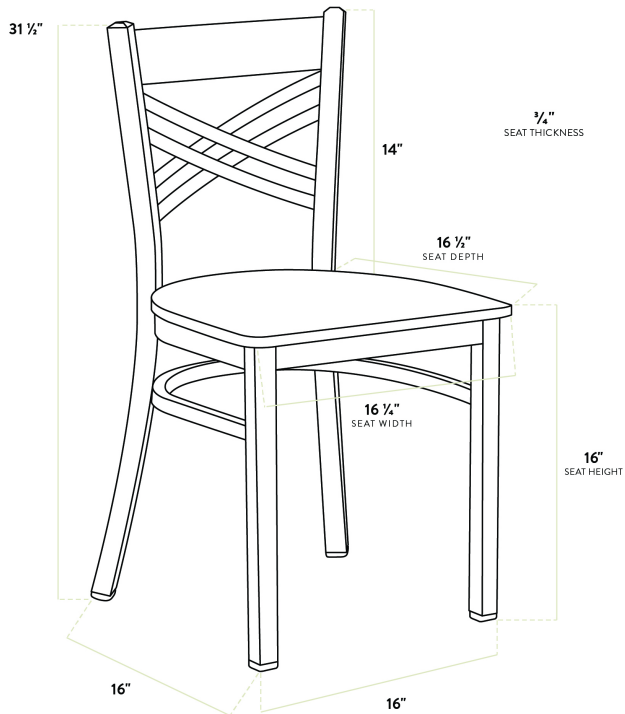

Technical Data

Back Color	Silver
Back Material	Metal
Capacity	330 lb.
Casters	Without Casters
Finish	Clear Coat
Frame Color	Silver
Frame Material	Metal Steel
Padded Seat	Without Padded Seat
Seat Color	Brown
Seat Material	Wood
Seat Thickness	3/4 Inch
Seat Type	Solid
Style	Cross Back
Type	Chairs

Plan View