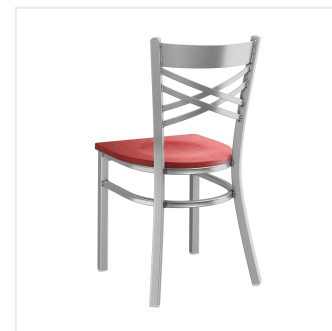

Lancaster Table & Seating Clear Coat Finish Cross Back Chair with Mahogany Wood Seat - Assembled

#164CMCCWMHAS

Item #: 164CMCCWMHAS Qty: _____

Project: _____

Approval: _____ Date: _____

Features

- Contoured back for exceptional comfort
- Trendy mahogany wood seat brings a simple yet elegant style to any establishment
- Durable steel frame with stylish clear coat finish
- Light weight construction weighs 16 lb. and has a 330 lb. weight capacity
- Conveniently ships fully assembled for immediate use

Technical Data

Back Color	Silver
Back Material	Metal
Capacity	330 lb.
Casters	Without Casters
Finish	Clear Coat
Frame Color	Silver
Frame Material	Metal Steel
Padded Seat	Without Padded Seat
Seat Color	Brown
Seat Material	Wood
Seat Thickness	3/4 Inch
Seat Type	Solid
Style	Cross Back
Type	Chairs

Plan View

Notes & Details

Seat your guests in comfort and style with this Lancaster Table & Seating clear coat finish cross back chair with mahogany wood seat. This chair's sleek wood seat combines with its contemporary cross back steel frame to instill a modern look in any location. Plus, since this chair's back is contoured for a customer's back, it will provide comfort while maintaining a distinct appearance.

This chair's sturdy steel frame provides unmatched durability in your dining room. It can hold up to 330 lb. of weight thanks to the metal frame and supports under the seat. Additionally, the clear powder coating on this chair ensures longevity through everyday wear and tear, resisting strains, scratches, and smudges. It also features a cross back design that gives it a unique visual appeal, making it perfect for either upscale or casual decor. The 3/4" thick mahogany wood seat provides exceptional comfort for your guests, and it's also durable and easy to clean!