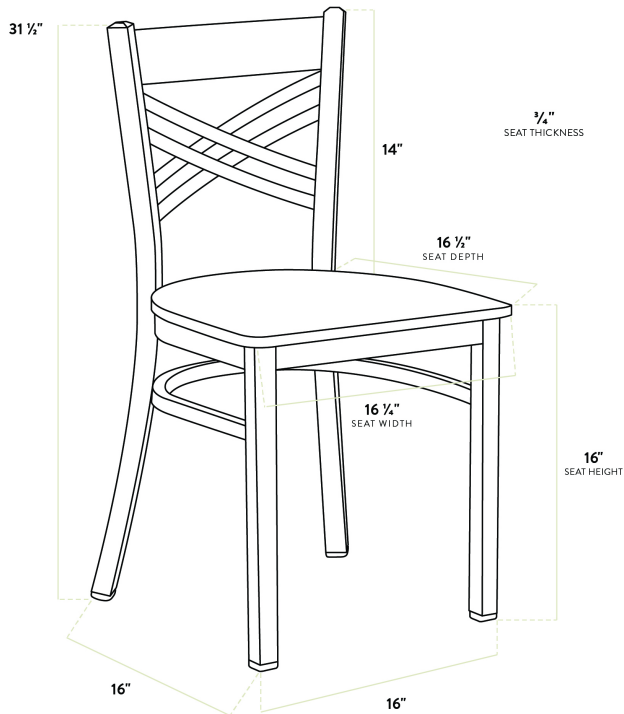

Lancaster Table & Seating Clear Coat Finish Cross Back Chair with Mahogany Wood Seat - Assembled

#164CMCCWMHAS

Item #: 164CMCCWMHAS Qty: _____

Project: _____

Approval: _____ Date: _____

Features

- Contoured back for exceptional comfort
- Trendy mahogany wood seat brings a simple yet elegant style to any establishment
- Durable steel frame with stylish clear coat finish
- Light weight construction weighs 16 lb. and has a 330 lb. weight capacity
- Conveniently ships fully assembled for immediate use

Certifications

Fully Assembled

Technical Data

Length	16 1/2 Inches
Width	16 1/4 Inches
Height	31 1/2 Inches
Seat Width	16 1/4 Inches
Seat Depth	16 1/2 Inches
Height Style	Standard Height
Seat Height	17 Inches
Arms	Without Arms
Assembled	Fully Assembled
Back	With Back

Technical Data

Back Color	Silver
Back Material	Metal
Capacity	330 lb.
Casters	Without Casters
Finish	Clear Coat
Frame Color	Silver
Frame Material	Metal Steel
Padded Seat	Without Padded Seat
Seat Color	Brown
Seat Material	Wood
Seat Thickness	3/4 Inch
Seat Type	Solid
Style	Cross Back
Type	Chairs

Plan View

Notes & Details

Seat your guests in comfort and style with this Lancaster Table & Seating clear coat finish cross back chair with mahogany wood seat. This chair's sleek wood seat combines with its contemporary cross back steel frame to instill a modern look in any location. Plus, since this chair's back is contoured for a customer's back, it will provide comfort while maintaining a distinct appearance.