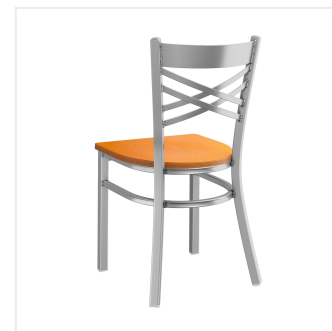

Lancaster Table & Seating Clear Coat Finish Cross Back Chair with Cherry Wood Seat - Assembled

#164CMCCWCHAS

Item #: 164CMCCWCHAS Qty: _____

Project: _____

Approval: _____ Date: _____

Features

- Contoured back for exceptional comfort
- Trendy cherry wood seat brings a simple yet elegant style to any establishment
- Durable steel frame with stylish clear coat finish
- Light weight construction weighs 16 lb. and has a 330 lb. weight capacity
- Conveniently ships fully assembled for immediate use

Technical Data

Back Color	Silver
Back Material	Metal
Capacity	330 lb.
Finish	Clear Coat
Frame Color	Silver
Frame Material	Metal Steel
Padded Seat	Without Padded Seat
Seat Color	Brown
Seat Material	Wood
Seat Thickness	3/4 Inch
Seat Type	Solid
Style	Cross Back
Type	Chairs

Plan View

Notes & Details

Seat your guests in comfort and style with this Lancaster Table & Seating clear coat finish cross back chair with cherry wood seat. This chair's sleek wood seat combines with its contemporary cross back steel frame to instill a modern look in any location. Plus, since this chair's back is contoured for a customer's back, it will provide comfort while maintaining a distinct appearance.

This chair's sturdy steel frame provides unmatched durability in your dining room. It can hold up to 330 lb. of weight thanks to the metal frame and supports under the seat. Additionally, the clear powder coating on this chair ensures longevity through everyday wear and tear, resisting strains, scratches, and smudges. It also features a cross back design that gives it a unique visual appeal, making it perfect for either upscale or casual decor. The 3/4" thick cherry wood seat provides exceptional comfort for your guests, and it's also durable and easy to clean!