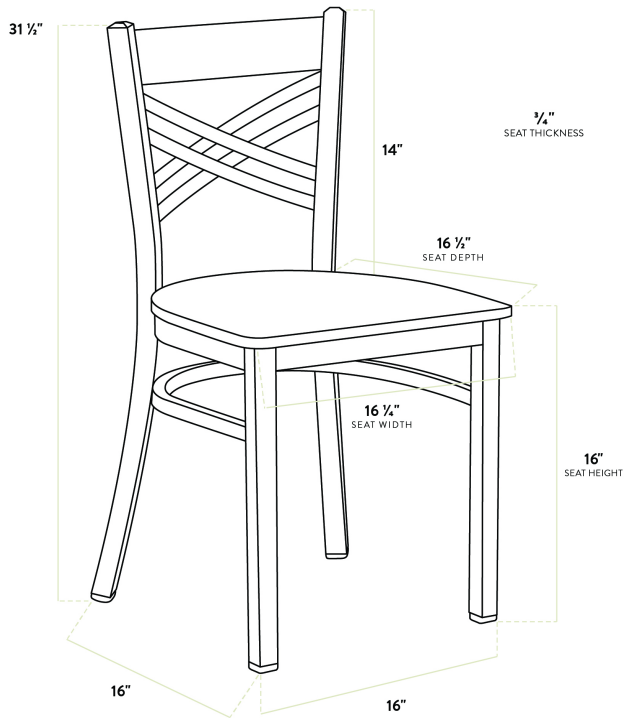

Lancaster Table & Seating Clear Coat Finish Cross Back Chair with Cherry Wood Seat - Assembled

#164CMCCWCHAS

Item #: 164CMCCWCHAS Qty: _____

Project: _____

Approval: _____ Date: _____

Features

- Contoured back for exceptional comfort
- Trendy cherry wood seat brings a simple yet elegant style to any establishment
- Durable steel frame with stylish clear coat finish
- Light weight construction weighs 16 lb. and has a 330 lb. weight capacity
- Conveniently ships fully assembled for immediate use

Certifications

Fully Assembled

Technical Data

Length	16 1/2 Inches
Width	16 1/4 Inches
Height	31 1/2 Inches
Seat Width	16 1/4 Inches
Seat Depth	16 1/2 Inches
Height Style	Standard Height
Seat Height	17 Inches
Arms	Without Arms
Assembled	Fully Assembled
Back	With Back

Technical Data

Back Color	Silver
Back Material	Metal
Capacity	330 lb.
Finish	Clear Coat
Frame Color	Silver
Frame Material	Metal Steel
Padded Seat	Without Padded Seat
Seat Color	Brown
Seat Material	Wood
Seat Thickness	3/4 Inch
Seat Type	Solid
Style	Cross Back
Type	Chairs

Plan View

Notes & Details

Seat your guests in comfort and style with this Lancaster Table & Seating clear coat finish cross back chair with cherry wood seat. This chair's sleek wood seat combines with its contemporary cross back steel frame to instill a modern look in any location. Plus, since this chair's back is contoured for a customer's back, it will provide comfort while maintaining a distinct appearance.