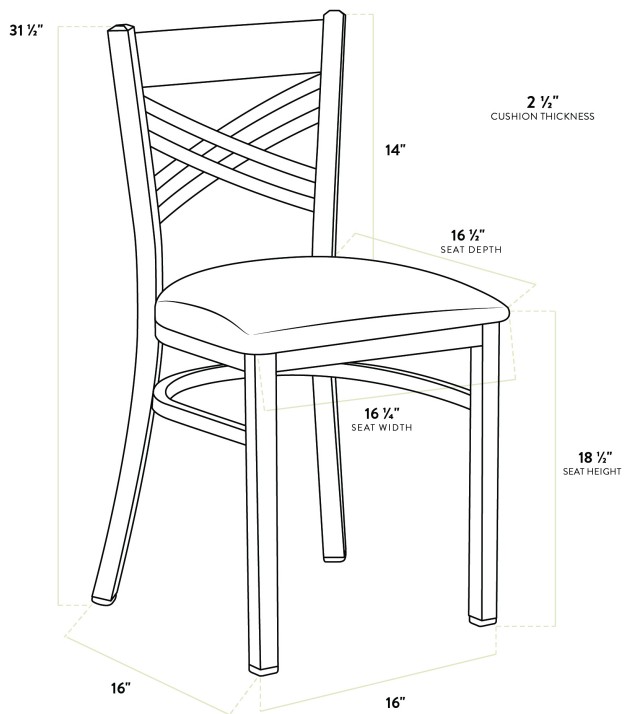

Technical Data

Back Color	Silver
Back Material	Metal
Capacity	330 lb.
Cushion Thickness	2 1/2 Inches
Finish	Clear Coat
Frame Color	Silver
Frame Material	Metal Steel
Padded Seat	With Padded Seat
Seat Color	Green
Seat Material	Vinyl
Seat Thickness	2 1/2 Inches
Seat Type	Solid
Style	Cross Back
Type	Chairs
Usage	Indoor

Plan View