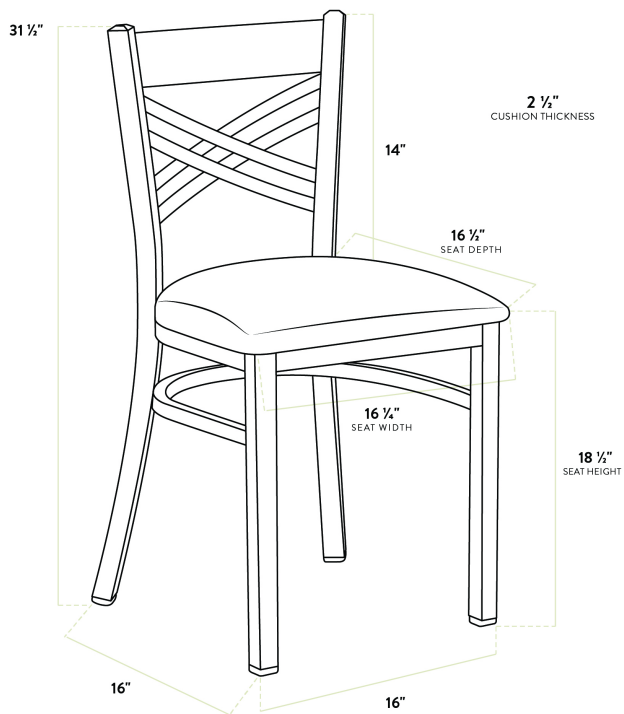

- Contoured back for exceptional comfort
- Soft 2 1/2" thick vinyl padded cushion
- Durable steel frame with stylish clear coat finish
- Light weight construction weighs 16 lb. and has a 330 lb. weight capacity
- Conveniently ships fully assembled for immediate use

Certifications

Technical Data

Length	16 1/2 Inches
Width	16 1/4 Inches
Height	31 1/2 Inches
Seat Width	16 1/4 Inches
Seat Depth	16 1/2 Inches
Height Style	Standard Height
Seat Height	17 Inches
Arms	Without Arms
Assembled	Fully Assembled
Back	With Back

Technical Data

Back Color	Silver
Back Material	Metal
Capacity	330 lb.
Cushion Thickness	2 1/2 Inches
Finish	Clear Coat
Frame Color	Silver
Frame Material	Metal Steel
Padded Seat	With Padded Seat
Seat Color	Green
Seat Material	Vinyl
Seat Thickness	2 1/2 Inches
Seat Type	Solid
Style	Cross Back
Type	Chairs
Usage	Indoor

Plan View

Notes & Details

Seat your guests in comfort and style with this Lancaster Table & Seating clear coat finish cross back chair with 2 1/2" seafoam vinyl padded seat. This chair's sleek padded seat combines with its contemporary cross back steel frame to instill a modern look in any location. Plus, since this chair's back is contoured for a customer's back, it will provide comfort while maintaining a distinct appearance.