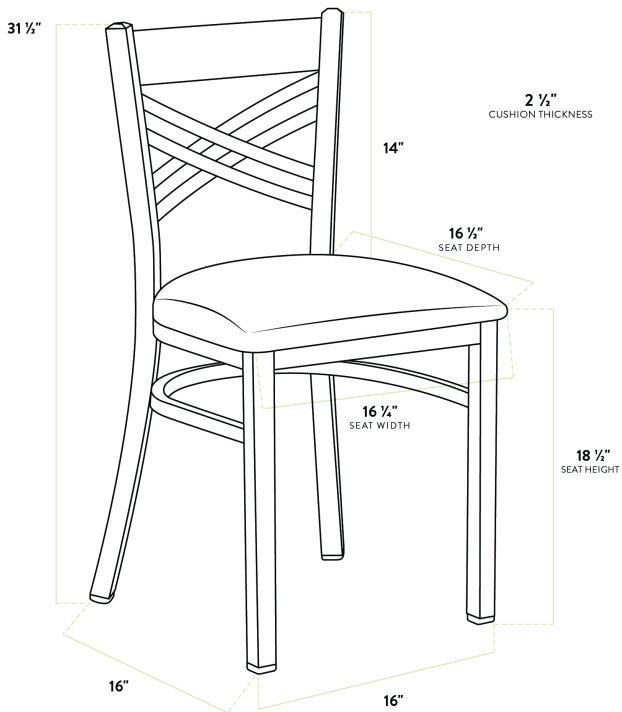

- Contoured back for exceptional comfort
- Soft 2 1/2" thick vinyl padded cushion
- Durable steel frame with stylish clear coat finish
- Light weight construction weighs 16 lb. and has a 330 lb. weight capacity
- Ships unassembled to save on shipping costs

Technical Data

Length	16 1/2 Inches
Width	16 1/4 Inches
Height	31 1/2 Inches
Seat Width	16 1/4 Inches
Seat Depth	16 1/2 Inches
Height Style	Standard Height
Seat Height	17 Inches
Arms	Without Arms
Assembled	Assembly Required
Back	With Back

Technical Data

Back Color	Silver
Back Material	Metal
Capacity	330 lb.
Cushion Thickness	2 1/2 Inches
Finish	Clear Coat
Frame Color	Silver
Frame Material	Metal Steel
Padded Seat	With Padded Seat
Seat Color	Gray
Seat Material	Vinyl
Seat Thickness	2 1/2 Inches
Seat Type	Solid
Style	Cross Back
Type	Chairs
Usage	Indoor

Plan View

Notes & Details

Seat your guests in comfort and style with this Lancaster Table & Seating clear coat finish cross back chair with 2 1/2" light gray vinyl padded seat. This chair's sleek padded seat combines with its contemporary cross back steel frame to instill a modern look in any location. Plus, since this chair's back is contoured for a customer's back, it will provide comfort while maintaining a distinct appearance.